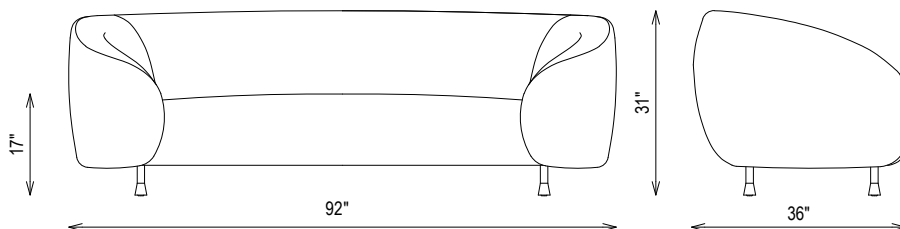

kelly wearstler

LUCIEN SOFA

EJV1446-92

MATERIALS SHOWN

Burnished Brass
In David Shadow

AVAILABLE IN

See Material PDF

DIMENSIONS

Width: 92"
Height: 31"
Depth: 36"
Sitting Depth: 24"

Seat Height: 17"
Arm Height: 34"
Arm Width: 8"

FINISHES