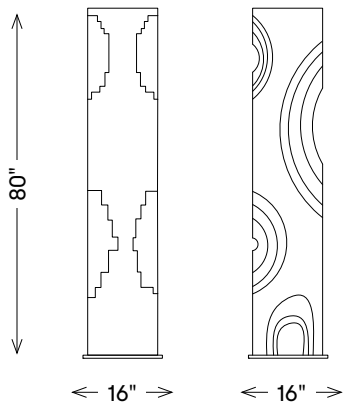

kelly wearstler

ECHO TOTEM

HAR0201

MATERIALS SHOWN

Solid Douglas Fir in Ivory Gesso Finish

AVAILABLE IN

Ivory, Ebonized, and Natural Douglas Fir Finishes

DIMENSIONS

Width: 16"
Height: 80"
Depth: 16"

FINISHES