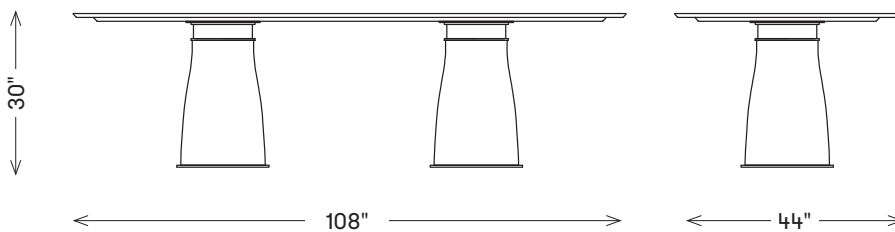

CAMDEN DOUBLE PEDESTAL DINING TABLE

FTA20046

MATERIALS SHOWN

Ebonized White Oak,
Blackened Stainless Steel,
Nero Marquina Top

AVAILABLE IN

Ebonized White Oak
Cerused Wenge

DIMENSIONS

Width: 108"
Depth: 44"
Height: 30"