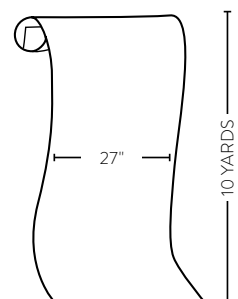

PACKING DIAGRAM