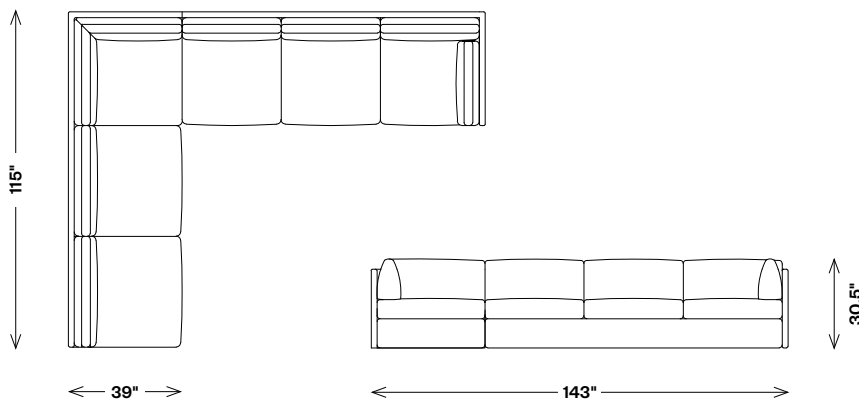

Rift Sectional Sofa

FSO21019-SFRI

Materials Shown

Upholstered in Hot Spot / Nude

Dimensions

Width: 143"

Depth: 39"

Height: 30.5"

Seat Height: 17"