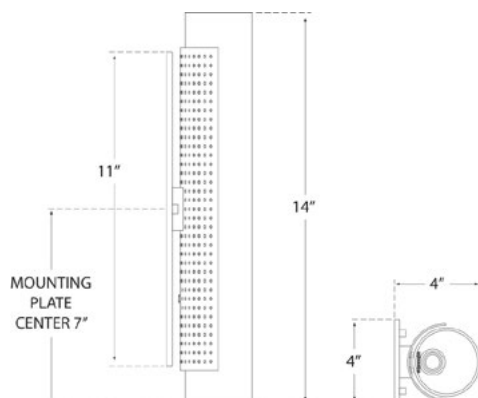

PRECISION MEDIUM CYLINDER SCONCE

KW2220

MATERIALS SHOWN

ANTIQUE-BURNISHED BRASS
WITH WHITE GLASS

AVAILABLE IN

ANTIQUE-BURNISHED BRASS
POLISHED NICKEL
BRONZE

DIMENSIONS

WIDTH: 4"
HEIGHT: 14"
EXTENSION: 4"
BACKPLATE: 4" X 11" RECT

SOCKET

2 - KEYLESS

WATTAGE

2 - 25 B

kelly wearstler

PRECISION MEDIUM CYLINDER SCONCE

KW2220

MATERIALS SHOWN

POLISHED NICKEL
WITH WHITE GLASS

AVAILABLE IN

ANTIQUE-BURNISHED BRASS
POLISHED NICKEL
BRONZE

DIMENSIONS

WIDTH: 4"
HEIGHT: 14"
EXTENSION: 4"
BACKPLATE: 4" X 11" RECT

SOCKET

2 - KEYLESS

WATTAGE

DIMENSIONS

WIDTH: 4"
HEIGHT: 14"
EXTENSION: 4"
BACKPLATE: 4" X 11" RECT

SOCKET

2 - KEYLESS

WATTAGE

2 - 25 B