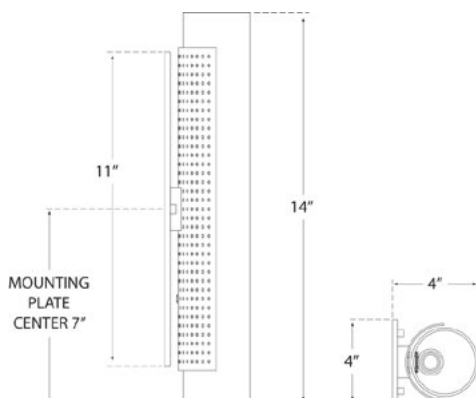

PRECISION MEDIUM CYLINDER SCONCE

KW2220

MATERIALS SHOWN

BRONZE WITH
WHITE GLASS

AVAILABLE IN

ANTIQUE-BURNISHED BRASS
POLISHED NICKEL
BRONZE

DIMENSIONS

WIDTH: 4"
HEIGHT: 14"
EXTENSION: 4"
BACKPLATE: 4" X 11" RECT

SOCKET

2 - KEYLESS

WATTAGE

2 - 25 B