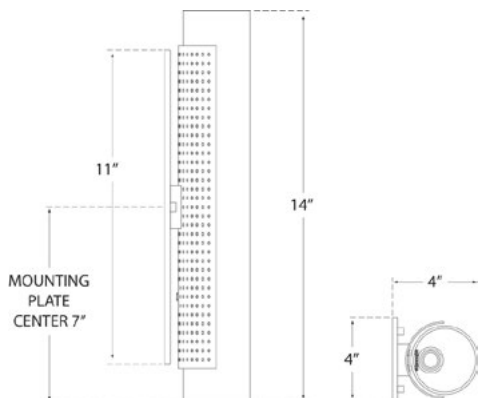

PRECISION MEDIUM CYLINDER SCONCE

KW2220

MATERIALS SHOWN

ANTIQUE-BURNISHED BRASS
WITH WHITE GLASS

AVAILABLE IN

ANTIQUE-BURNISHED BRASS
POLISHED NICKEL
BRONZE

DIMENSIONS

WIDTH: 4"
HEIGHT: 14"
EXTENSION: 4"
BACKPLATE: 4" X 11" RECT

SOCKET

2 - KEYLESS

WATTAGE

2 - 25 B

kelly wearstler

PRECISION MEDIUM CYLINDER SCONCE

KW2220

MATERIALS SHOWN

POLISHED NICKEL
WITH WHITE GLASS

AVAILABLE IN

ANTIQUE-BURNISHED BRASS
POLISHED NICKEL
BRONZE

DIMENSIONS

WIDTH: 4"
HEIGHT: 14"
EXTENSION: 4"
BACKPLATE: 4" X 11" RECT

SOCKET

2 - KEYLESS

WATTAGE

DIMENSIONS

WIDTH: 4"
HEIGHT: 14"
EXTENSION: 4"
BACKPLATE: 4" X 11" RECT

SOCKET

2 - KEYLESS

WATTAGE

2 - 25 B