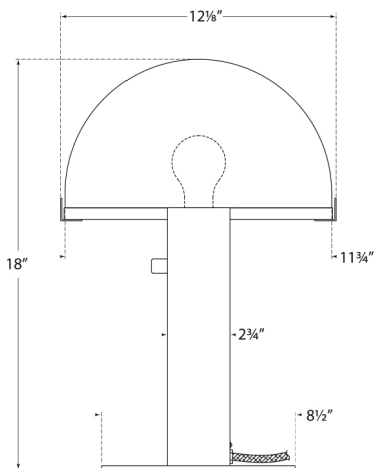

MELANGE DESK LAMP

KW 3109AB-ALB

MATERIALS SHOWN

Antique Burnished Brass
Bronze

AVAILABLE IN

Bronze with
Alabaster Shade

DIMENSIONS

Height: 18"
Width: 12.25"
Base: 8.5" Round

SOCKET

E26 Keyless With Dimmer

WATTAGE

12 LED - A