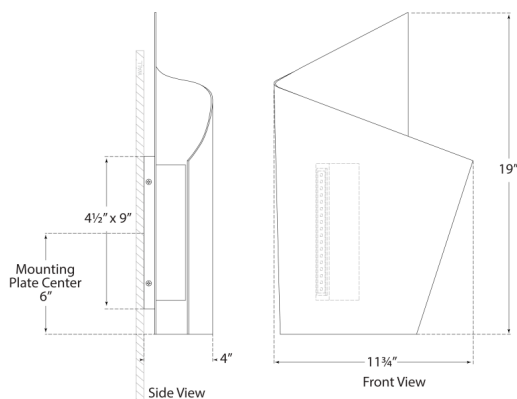

PEWTER

DIMENSIONS

HEIGHT: 19"

WIDTH: 11.75"

EXTENSION: 4"

BACKPLATE: 4.5" X 9" RECTANGLE

SOCKET

DEDICATED L.E.D.

WATTAGE

10W (800LM)

PIEL RIGHT WRAPPED SCONCE

KW2633-BZ

MATERIALS SHOWN

BRONZE

AVAILABLE IN

ANTIQUE-BURNISHED BRASS

BRONZE

PEWTER

DIMENSIONS

HEIGHT: 19"

WIDTH: 11.75"

EXTENSION: 4"

BACKPLATE: 4.5" X 9" RECTANGLE

SOCKET

ANTIQUE-BURNISHED BRASS

BRONZE

PEWTER

DIMENSIONS

HEIGHT: 19"

WIDTH: 11.75"

EXTENSION: 4"

BACKPLATE: 4.5" X 9" RECTANGLE