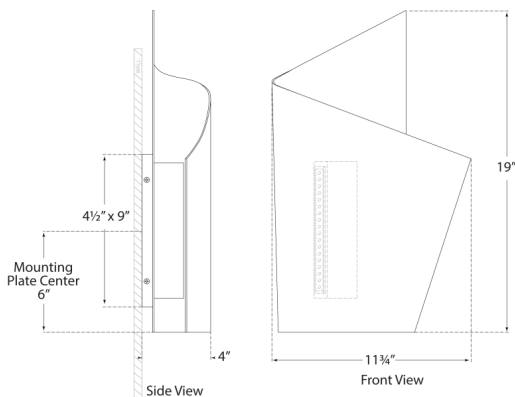

PEWTER

DIMENSIONS

HEIGHT: 19"

WIDTH: 11.75"

EXTENSION: 4"

BACKPLATE: 4.5" X 9" RECTANGLE

SOCKET

DEDICATED L.E.D.

BRONZE

PEWTER

DIMENSIONS

HEIGHT: 19"

WIDTH: 11.75"

EXTENSION: 4"

BACKPLATE: 4.5" X 9" RECTANGLE

SOCKET

DEDICATED L.E.D.

WATTAGE

10W (800LM)

PIEL RIGHT WRAPPED SCONCE

KW2633-PWT

MATERIALS SHOWN

PEWTER

AVAILABLE IN

ANTIQUE-BURNISHED BRASS

BRONZE

PEWTER

DIMENSIONS

HEIGHT: 19"

WIDTH: 11.75"

EXTENSION: 4"

BACKPLATE: 4.5" X 9" RECTANGLE