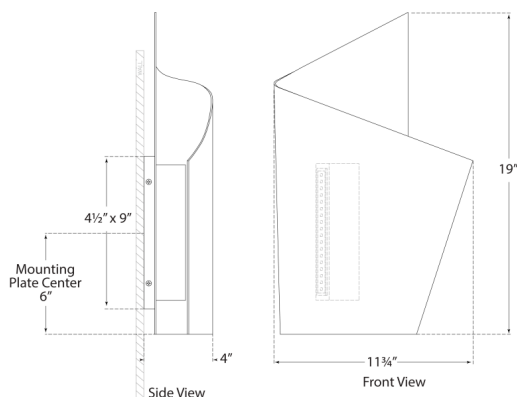

PIEL RIGHT WRAPPED SCONCE

KW2633-AB

MATERIALS SHOWN

ANTIQUE-BURNISHED BRASS

AVAILABLE IN

ANTIQUE-BURNISHED BRASS

BRONZE

PEWTER

DIMENSIONS

HEIGHT: 19"

WIDTH: 11.75"

EXTENSION: 4"

BACKPLATE: 4.5" X 9" RECTANGLE

SOCKET

DEDICATED L.E.D.

WATTAGE

10W (800LM)