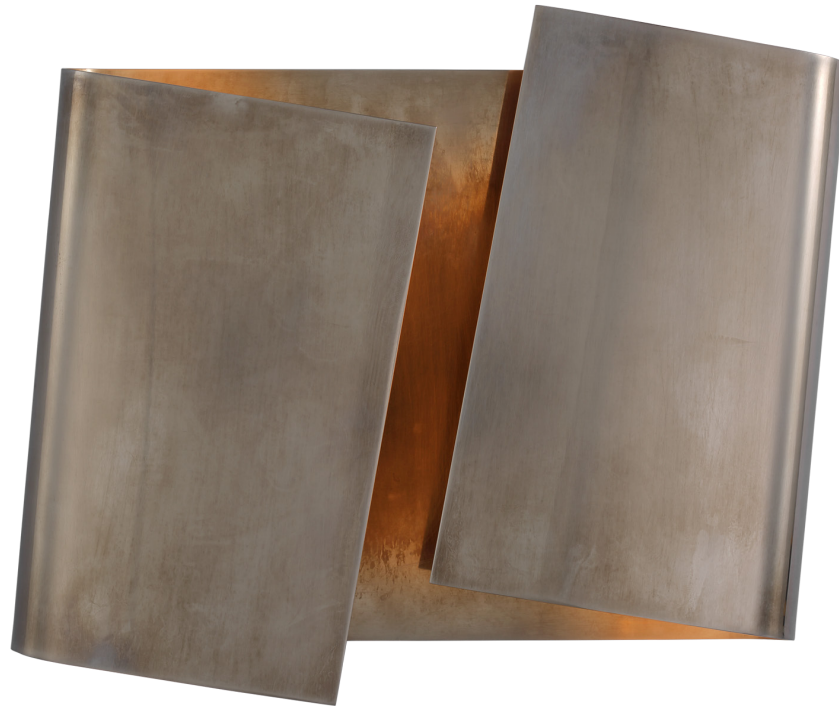

PIEL RIGHT TWISTED SCONCE

KW2631-PWT

MATERIALS SHOWN

PEWTER

AVAILABLE IN

ANTIQUE-BURNISHED BRASS

BRONZE

PEWTER

DIMENSIONS

HEIGHT: 11.5"

WIDTH: 13"

EXTENSION: 2.5"

BACKPLATE: 8.5" X 10" RECTANGLE

SOCKET

DEDICATED L.E.D.

WATTAGE

20W (1600LM)