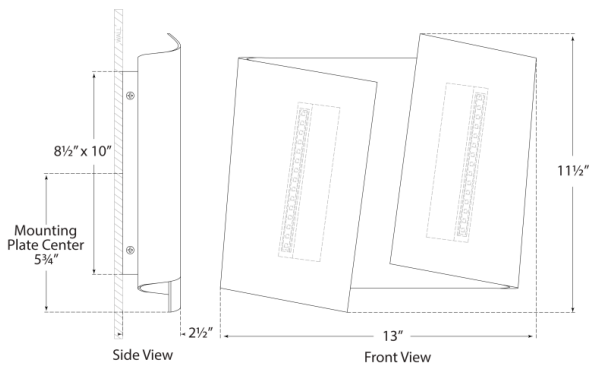

PIEL RIGHT TWISTED SCONCE

KW2631-PWT

MATERIALS SHOWN

PEWTER

AVAILABLE IN

ANTIQUE-BURNISHED BRASS

BRONZE

PEWTER

DIMENSIONS

HEIGHT: 11.5"

WIDTH: 13"

EXTENSION: 2.5"

BACKPLATE: 8.5" X 10" RECTANGLE

SOCKET

DEDICATED L.E.D.

WATTAGE

20W (1600LM)