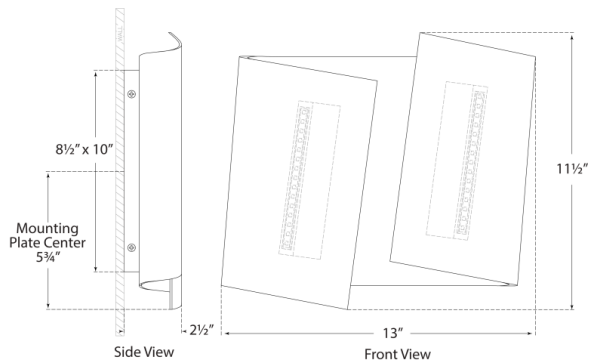

PIEL RIGHT TWISTED SCONCE

KW2631-AB

MATERIALS SHOWN

ANTIQUÉ-BURNISHED BRASS

AVAILABLE IN

ANTIQUÉ-BURNISHED BRASS

BRONZE

PEWTER

DIMENSIONS

HEIGHT: 11.5"

WIDTH: 13"

EXTENSION: 2.5"

BACKPLATE: 8.5" X 10" RECTANGLE

SOCKET

DEDICATED L.E.D.

WATTAGE

20W (1600LM)