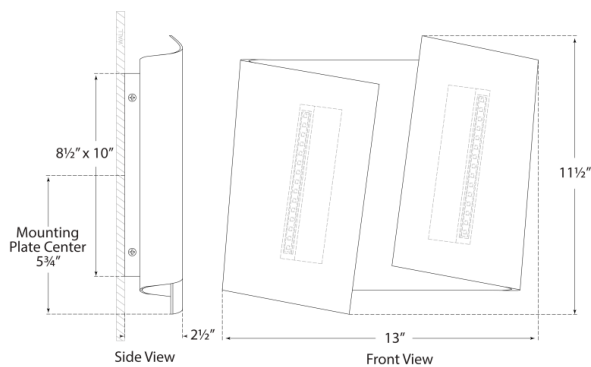

PIEL LEFT TWISTED SCONCE

KW2631-BZ

MATERIALS SHOWN

BRONZE

AVAILABLE IN

ANTIQUE-BURNISHED BRASS

BRONZE

PEWTER

DIMENSIONS

HEIGHT: 11.5"

WIDTH: 13"

EXTENSION: 2.5"

BACKPLATE: 8.5" X 10" RECTANGLE

SOCKET

DEDICATED L.E.D.

WATTAGE

20W (1600LM)