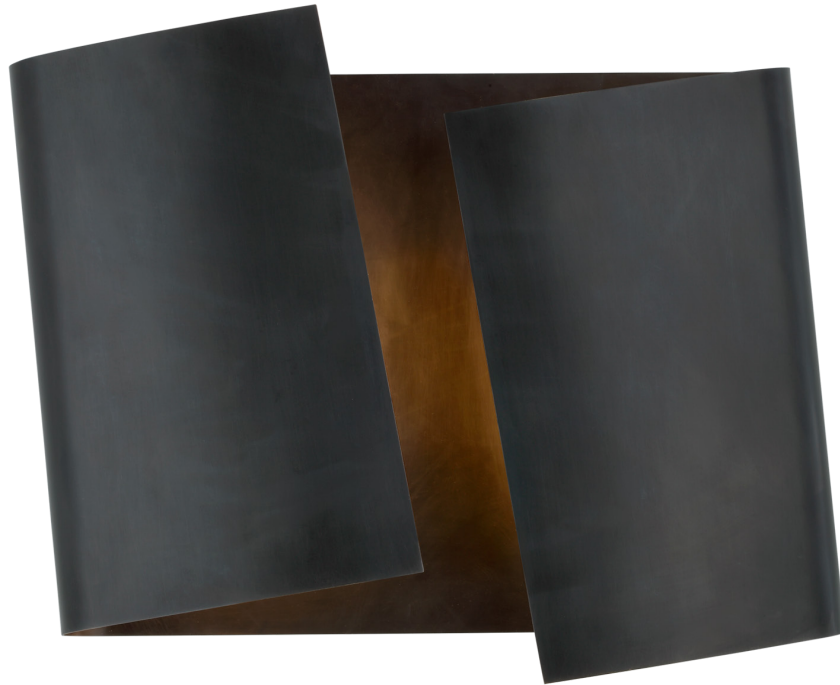

PIEL LEFT TWISTED SCONCE

KW2630-AB

MATERIALS SHOWN

ANTIQUÉ-BURNISHED BRASS

AVAILABLE IN

ANTIQUÉ-BURNISHED BRASS

BRONZE

PEWTER

DIMENSIONS

HEIGHT: 11.5"

WIDTH: 13"

EXTENSION: 2.5"

BACKPLATE: 8.5" X 10" RECTANGLE

SOCKET

DEDICATED L.E.D.

WATTAGE

20W (1600LM)

PIEL LEFT TWISTED SCONCE

KW2630-BZ

MATERIALS SHOWN

BRONZE

AVAILABLE IN

ANTIQUE-BURNISHED BRASS

BRONZE