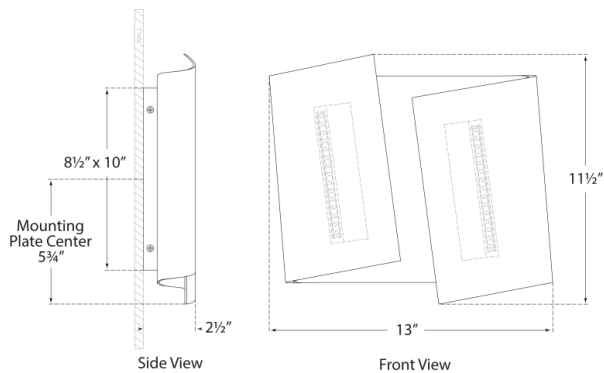

PIEL LEFT TWISTED SCONCE

KW2630-BZ

MATERIALS SHOWN

BRONZE

AVAILABLE IN

ANTIQUE-BURNISHED BRASS

BRONZE

PEWTER

DIMENSIONS

HEIGHT: 11.5"

WIDTH: 13"

EXTENSION: 2.5"

BACKPLATE: 8.5" X 10" RECTANGLE

SOCKET

DEDICATED L.E.D.

WATTAGE

20W (1600LM)