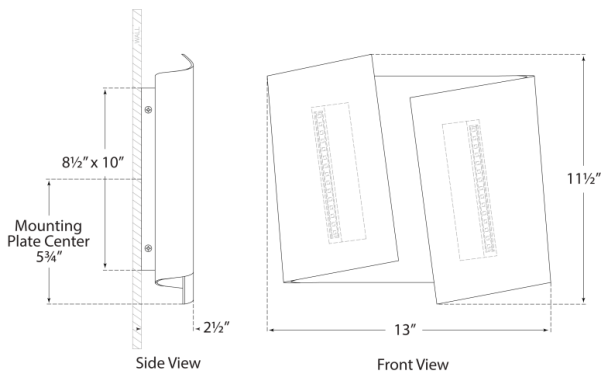

PIEL LEFT TWISTED SCONCE

KW2630-AB

MATERIALS SHOWN

ANTIQUÉ-BURNISHED BRASS

AVAILABLE IN

ANTIQUÉ-BURNISHED BRASS

BRONZE

PEWTER

DIMENSIONS

HEIGHT: 11.5"

WIDTH: 13"

EXTENSION: 2.5"

BACKPLATE: 8.5" X 10" RECTANGLE

SOCKET

DEDICATED L.E.D.

WATTAGE

20W (1600LM)