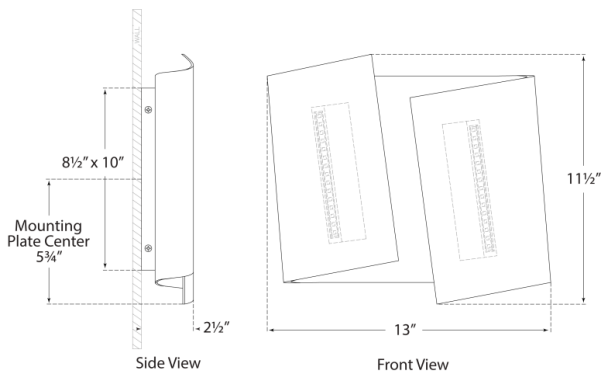

PIEL LEFT TWISTED SCONCE

KW2630-PWT

MATERIALS SHOWN

PEWTER

AVAILABLE IN

ANTIQUE-BURNISHED BRASS

BRONZE

PEWTER

DIMENSIONS

HEIGHT: 11.5"

WIDTH: 13"

EXTENSION: 2.5"

BACKPLATE: 8.5" X 10" RECTANGLE

SOCKET

DEDICATED L.E.D.

WATTAGE

20W (1600LM)