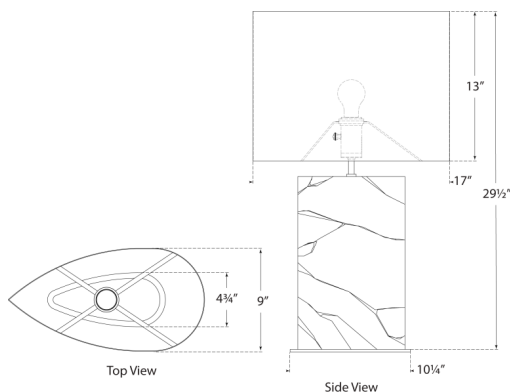

MURRY LARGE TEARDROP TABLE LAMP

KW3928-WMAB

MATERIALS SHOWN

WHITE MARBLE WITH ANTIQUE
BURNISHED BRASS SHADE

AVAILABLE IN

BLACK MARBLE WITH ANTIQUE
BURNISHED BRASS

WHITE MARBLE WITH ANTIQUE
BURNISHED BRASS

DIMENSIONS

HEIGHT: 29.5"

WIDTH: 17"

BASE: 4.75" X 10.25" DECORATIVE
SHADE DETAILS: 17" TEARDROP

SOCKET

E26 DIMMER

WATTAGE

15 L.E.D. A