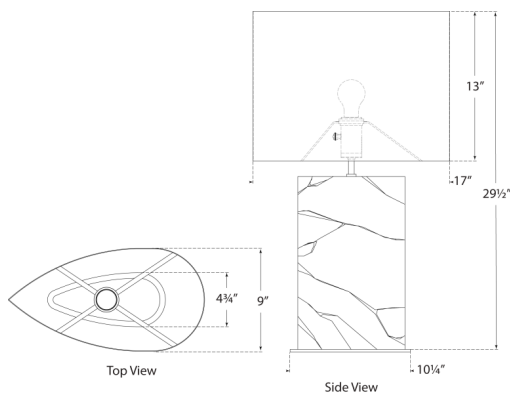

MURRY LARGE TEARDROP TABLE LAMP

KW3928-BMAB

MATERIALS SHOWN

BLACK MARBLE WITH ANTIQUE
BURNISHED BRASS SHADE

AVAILABLE IN

BLACK MARBLE WITH ANTIQUE
BURNISHED BRASS

WHITE MARBLE WITH ANTIQUE
BURNISHED BRASS

DIMENSIONS

HEIGHT: 29.5"

WIDTH: 17"

BASE: 4.75" X 10.25" DECORATIVE
SHADE DETAILS: 17" TEARDROP

SOCKET

E26 DIMMER

WATTAGE

15 L.E.D. A