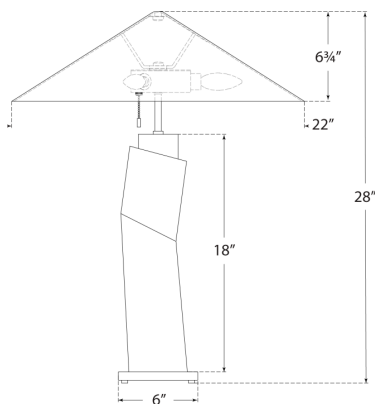

LEMAIRE LARGE TABLE LAMP

KW3915-ALBAB

MATERIALS SHOWN

ALABASTER WITH ANTIQUE
BURNISHED BRASS SHADE

AVAILABLE IN

ALABASTER WITH ANTIQUE
BURNISHED BRASS SHADE

DIMENSIONS

HEIGHT: 28"
WIDTH: 22"
BASE: 6" ROUND
SHADE DETAILS: 22"

SOCKET

3 E-12 CANDALABRA WITH PULL
CHAIN

WATTAGE

3- 6.5 L.E.D. B