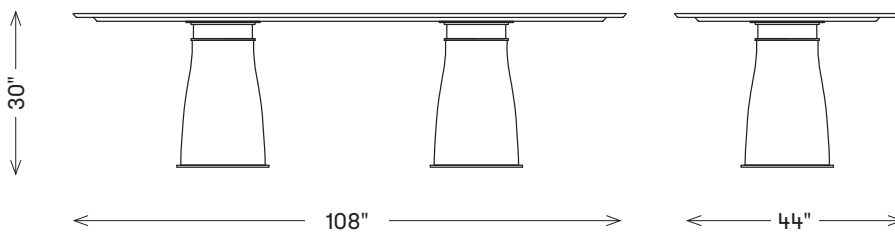

MATERIALS SHOWN

Ebonized White Oak,
Blackened Stainless Steel,
Nero Marquina Top

AVAILABLE IN

Ebonized White Oak
Cerused Wenge

DIMENSIONS

Width: 108"
Depth: 44"
Height: 30"

FINISHES