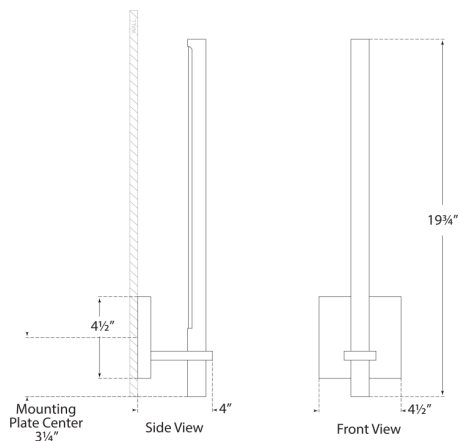

AXIS MEDIUM SCONCE

KW2735-BZ

MATERIALS SHOWN

ANTIQUÉ BURNISHED BRASS

AVAILABLE IN

ANTIQUÉ-BURNISHED BRASS

BRONZE

POLISHED NICKEL

DIMENSIONS

HEIGHT: 19.75"

WIDTH: 4.5"

EXTENSION: 4"

BACKPLATE: 4.5" SQUARE

SOCKET

DEDICATED L.E.D.

WATTAGE

15W (1200 LM)