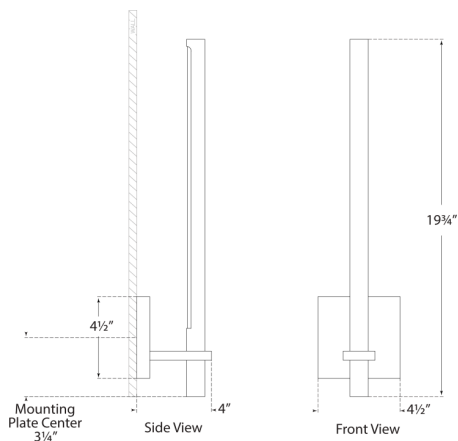

AXIS MEDIUM SCONCE

KW2735-AB

MATERIALS SHOWN

ANTIQUÉ BURNISHED BRASS

AVAILABLE IN

ANTIQUÉ-BURNISHED BRASS

BRONZE

POLISHED NICKEL

DIMENSIONS

HEIGHT: 19.75"

WIDTH: 4.5"

EXTENSION: 4"

BACKPLATE: 4.5" SQUARE

SOCKET

DEDICATED L.E.D.

WATTAGE

15W (1200 LM)