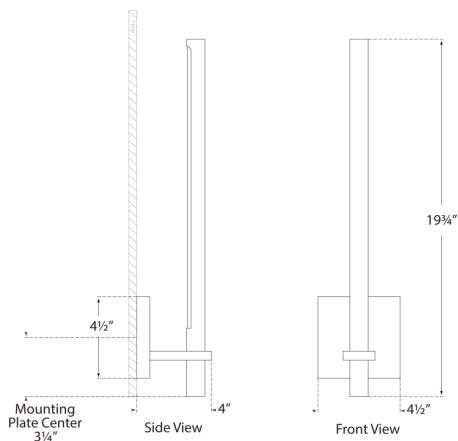

AXIS MEDIUM SCONCE

KW2735-PN

MATERIALS SHOWN

ANTIQUE BURNISHED BRASS

AVAILABLE IN

ANTIQUE-BURNISHED BRASS

BRONZE

POLISHED NICKEL

DIMENSIONS

HEIGHT: 19.75"

WIDTH: 4.5"

EXTENSION: 4"

BACKPLATE: 4.5" SQUARE

SOCKET

DEDICATED L.E.D.

WATTAGE

15W (1200 LM)