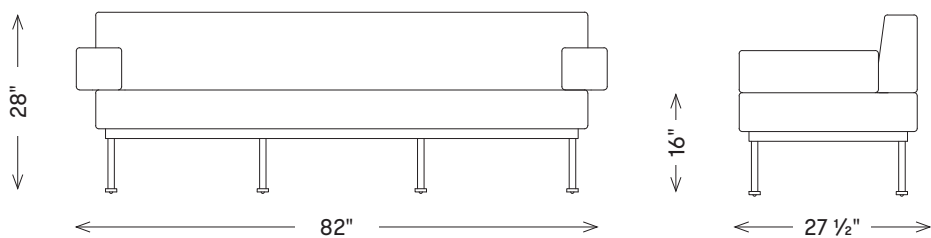

VIVANT SETTEE

FSO20015

MATERIALS SHOWN

Blackened Stainless Steel

AVAILABLE IN

Blackened Stainless Steel

DIMENSIONS

Width: 82"
Depth: 27 1/2"
Height: 28"
Seat Height: 16"