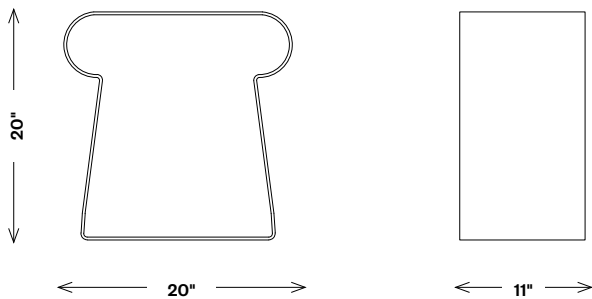

Superluxe Ternion Side Table

FTA20053

Materials Shown

White Soul Marble and Burnished Brass

Available in

White Soul Marble and Burnished Brass

Dimensions

Width: 20"

Depth: 11"

Height: 20"

Finishes