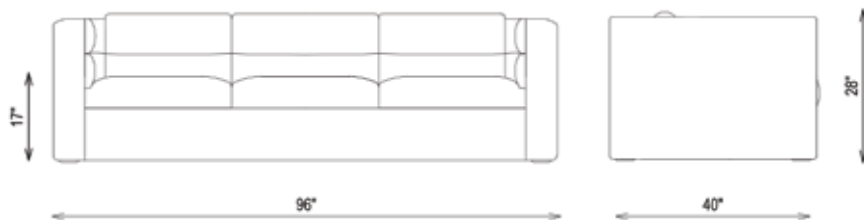

MELROSE SOFA

EJV1522-96

MATERIALS SHOWN

Cerro Milky • W10679-01

AVAILABLE IN

See Fabric PDF

DIMENSIONS

Width: 96"
Depth: 40"
Height: 28"
Seat Height: 17"