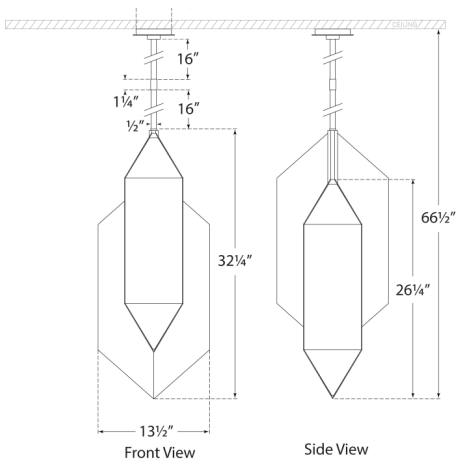

Ophelion Medium Pendant

KW5722AB-ALB

Materials Shown

**Antique-Burnished Brass with
Alabaster**

Available in

**Antique-Burnished Brass
Bronze
Polished Nickel**

Dimensions

O/A Height: 66.5"
Min. Custom Height: 39"
Width: 13.5"
Canopy: 4.25" Square

Socket

Dedicated LED

Wattage

72w (6000lm)

Weight

77lbs

Note

Custom Height Available

Dimensions

O/A Height: 66.5"

Min. Custom Height: 39"

Width: 13.5"

Canopy: 4.25" Square

Socket

Dedicated LED

Wattage

Width: 13.5"

Canopy: 4.25" Square

Socket

Dedicated LED

Wattage

72w (6000lm)

Weight

77lbs