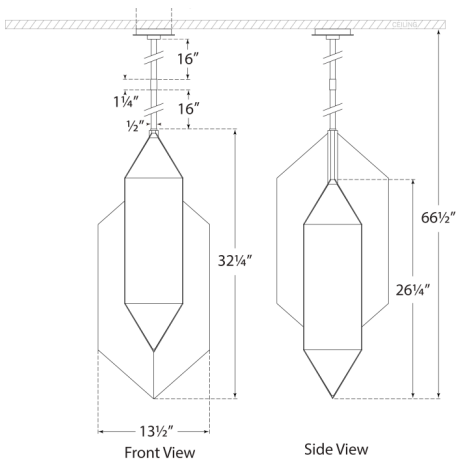

Ophelion Medium Pendant

KW5722PN-ALB

Materials Shown

Polished Nickel with Alabaster

Available in

Antique-Burnished Brass

Bronze

Polished Nickel

Dimensions

O/A Height: 66.5"

Min. Custom Height: 39"

Width: 13.5"

Canopy: 4.25" Square

Socket

Dedicated LED

Wattage

72w (6000lm)

Weight

77lbs

Note

Custom Height Available