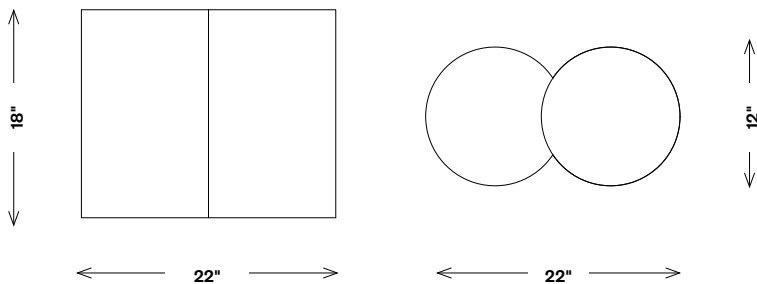

Oblique Double Pedestal Side Table

FTA20061

Materials Shown

Wenge and Walnut

Available in

**Wenge and Walnut, Bleached Oak and Maple,
Natural Oak and Walnut, Ebonized and
Bleached Oak**

Dimensions

Width: 22"

Depth: 12"

Height: 18"

Finishes