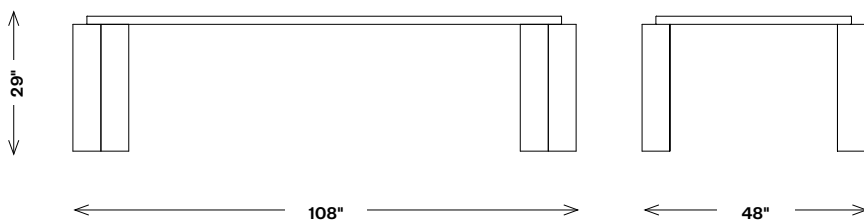

Oblique Dining Table

FTA20059

Materials Shown

Wenge and Walnut

Available in

**Wenge and Walnut, Bleached Oak and Maple,
Natural Oak and Walnut, Ebonized and
Bleached Oak**

Dimensions

Width: 108"

Depth: 48"

Height: 29"

Finishes