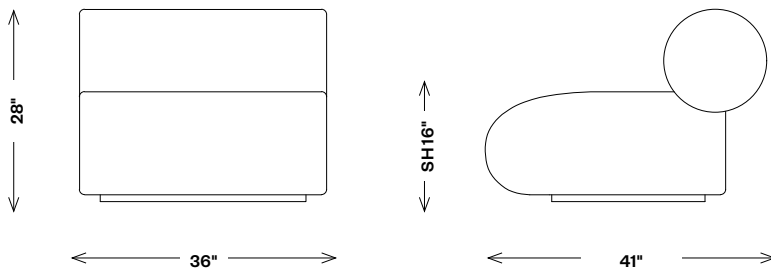

## Esfera Sectional

FSO21017

INDIVIDUAL CHAIR PICTURED, ADDITIONAL DIAGRAMS ON SECOND PAGE

Materials Shown

**Mesa Sandstone**

Available in

**Inquire about our materials library**

Dimensions

**4-Piece Sectional: 128" W x 92" D x 28" H**

**Individual Chair: 36" W x 41" D x 28" H**

**Individual Corner: 50" W x 50" D x 28" H**

**Please contact us for custom configurations.**

# KELLY WEARSTLER

S.D. 26"

13 $\frac{1}{2}$ "  
41"

S.D. 26"

28"  
S.H. 16"

41"

28"  
S.H. 16"

S.D. 26"