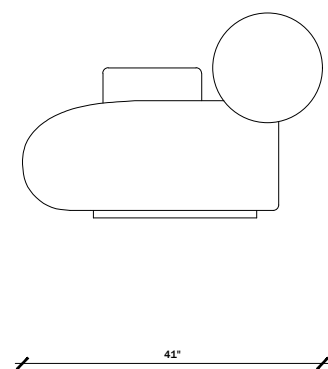

**4-Piece Sectional: 128" W x 92" D x 28" H**

**Individual Chair: 36" W x 41" D x 28" H**

**Individual Corner: 50" W x 50" D x 28" H**

**Please contact us for custom configurations.**

# KELLY WEARSTLER

S.D. 26"

13 $\frac{1}{2}$ "  
41"

S.D. 26"

28"  
S.H. 16"

41"

28"  
S.H. 16"

S.D. 26"