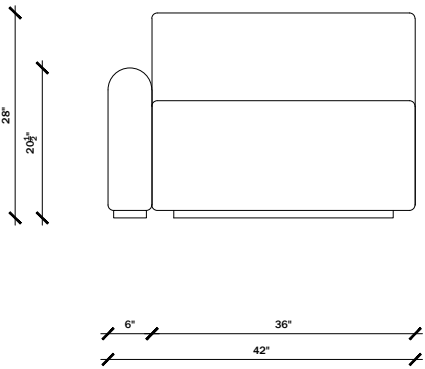

**4-Piece Sectional: 128" W x 92" D x 28" H**

**Individual Chair: 36" W x 41" D x 28" H**

**Individual Corner: 50" W x 50" D x 28" H**

**Please contact us for custom configurations.**

# KELLY WEARSTLER

S.D. 26"

13 $\frac{1}{2}$ "  
41"

S.D. 26"

28"  
S.H. 16"

41"

28"  
S.H. 16"

S.D. 26"