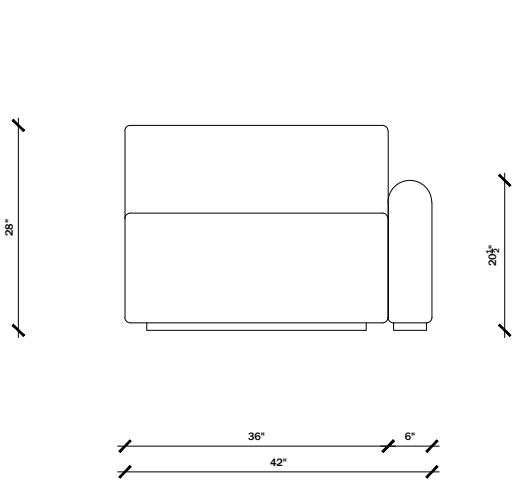

## Esfera Sectional

FSO21017

INDIVIDUAL CHAIR PICTURED, ADDITIONAL DIAGRAMS ON SECOND PAGE

Materials Shown

**Mesa Sandstone**

Available in

**Inquire about our materials library**

Dimensions

**4-Piece Sectional: 128" W x 92" D x 28" H**

**Individual Chair: 36" W x 41" D x 28" H**

**Individual Corner: 50" W x 50" D x 28" H**

**Please contact us for custom configurations.**

# KELLY WEARSTLER

S.D. 26"

13 $\frac{1}{2}$ "  
41"

S.D. 26"

28"  
S.H. 16"

41"

28"  
S.H. 16"

S.D. 26"

41"