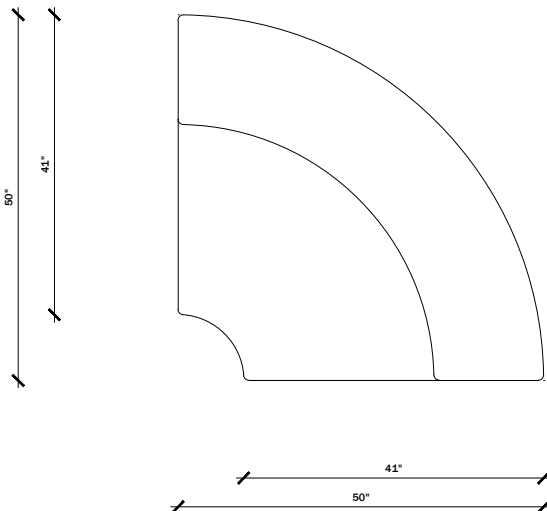

**4-Piece Sectional: 128" W x 92" D x 28" H**

**Individual Chair: 36" W x 41" D x 28" H**

**Individual Corner: 50" W x 50" D x 28" H**

**Please contact us for custom configurations.**

# KELLY WEARSTLER

S.D. 26"

13 $\frac{1}{2}$ "  
41"

S.D. 26"

28"  
S.H. 16"

41"

28"  
S.H. 16"

S.D. 26"