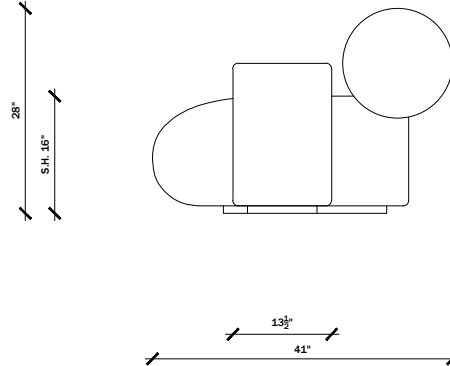

**4-Piece Sectional: 128" W x 92" D x 28" H**

**Individual Chair: 36" W x 41" D x 28" H**

**Individual Corner: 50" W x 50" D x 28" H**

**Please contact us for custom configurations.**

# KELLY WEARSTLER

S.D. 26"

13 $\frac{1}{2}$ "  
41"

S.D. 26"

28"  
S.H. 16"

41"

28"  
S.H. 16"

S.D. 26"