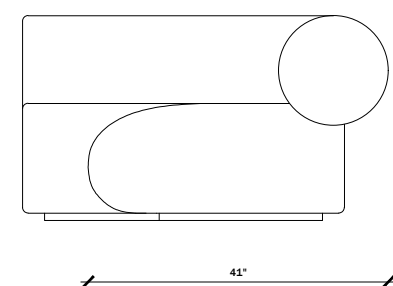

**4-Piece Sectional: 128" W x 92" D x 28" H**

**Individual Chair: 36" W x 41" D x 28" H**

**Individual Corner: 50" W x 50" D x 28" H**

**Please contact us for custom configurations.**

# KELLY WEARSTLER

S.D. 26"

13 $\frac{1}{2}$ "  
41"

S.D. 26"

28"  
S.H. 16"

41"

28"  
S.H. 16"

S.D. 26"