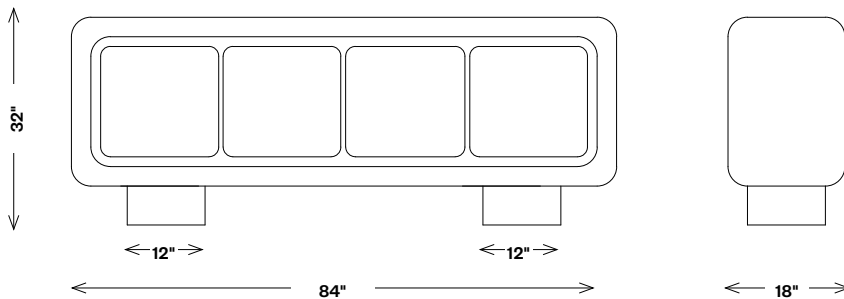

Colina Credenza

FCS19020

ADDITIONAL DIAGRAMS ON SECOND PAGE

Materials Shown

White Plaster

Available in

White Plaster
Cinnabar Plaster
Shadow Plaster

Dimensions

Width: 72", 84", and 96"

Depth: 18"

Height: 32"

Finishes

KELLY WEARSTLER