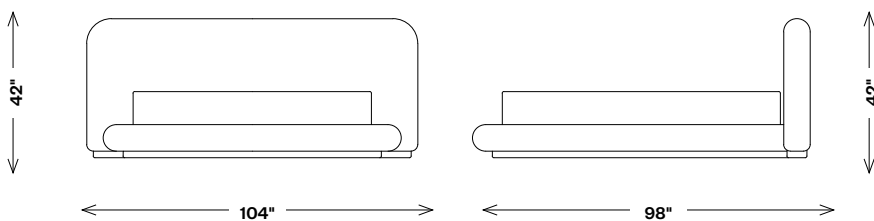

## Arial Bed

FBD20006

Materials Shown

**Bleached Walnut**

Available in

**Bleached Walnut**

Dimensions

**Queen: 88" W x 98" D x 42" H**

**King: 104" W x 98" D x 42" H**

**Cal King: 102" W x 102" D x 42" H**

Finishes

KING BED, ADDITIONAL DIAGRAMS ON SECOND PAGE