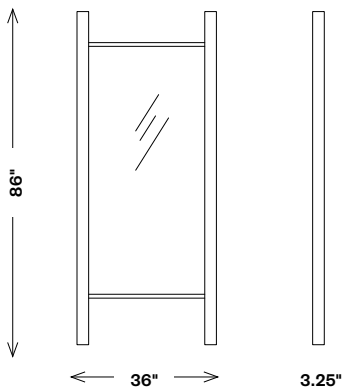

Acero Floor Mirror

FMI21016

Materials Shown

Walnut

Available in

Walnut

Dimensions

Width: 36"

Depth: 3.25"

Height: 86"

Finishes