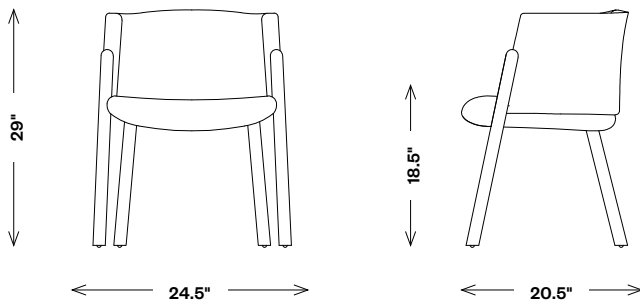

Acero Dining Chair

FCD21014

Materials Shown

Walnut with Moderne Terracotta

Available in

Walnut

Dimensions

Width: 24.5"

Depth: 20.5"

Height: 29"

Seat Height: 18.5"

Finishes