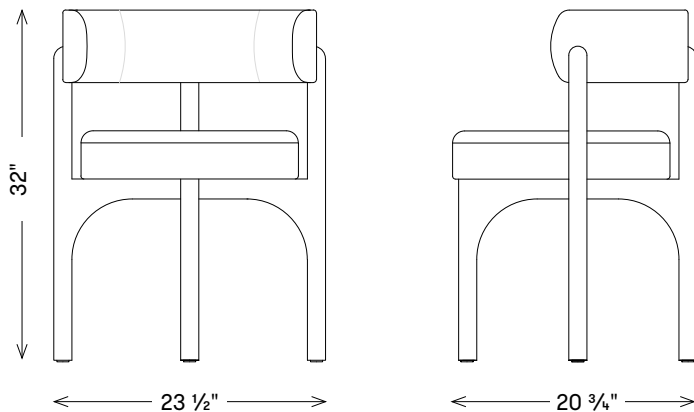

HERON DINING CHAIR

EJV1558-22

MATERIALS SHOWN

Ebonized Sandblasted Douglas Fir
in Berbas Oatmeal • W10923-01

AVAILABLE IN

See Fabric PDF

DIMENSIONS

Width: 23 1/2"
Height: 32"
Depth: 20 3/4"

FINISHES