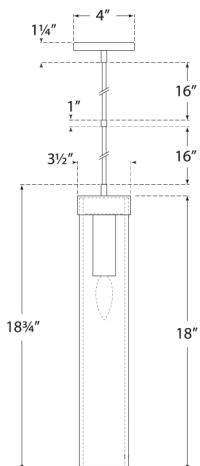

LIAISON LONG PENDANT

KW5118-ABCRG

MATERIALS SHOWN

Antique Burnished Brass
and Crackle Glass

AVAILABLE IN

Antique Burnished Brass
Bronze
Polished Nickel

DIMENSIONS

O/A Height: 53"
Fixture Height: 18.75"
Min. Custom Height: 23"
Width: 4"
Canopy: 4" Round

Bronze and Crackle Glass

AVAILABLE IN

Antique Burnished Brass

Bronze

Polished Nickel

DIMENSIONS

O/A Height: 53"

Fixture Height: 18.75"

Min. Custom Height: 23"

Width: 4"

Canopy: 4" Round

SOCKET

E26 Keyless

WATTAGE

40 T

kelly wearstler

LIAISON LONG PENDANT

KW5118-PNCRG

MATERIALS SHOWN

Polished Nickel
and Crackle Glass

AVAILABLE IN

Antique Burnished Brass
Bronze
Polished Nickel

DIMENSIONS

O/A Height: 53"
Fixture Height: 18.75"
Min. Custom Height: 23"
Width: 4"
Canopy: 4" Round