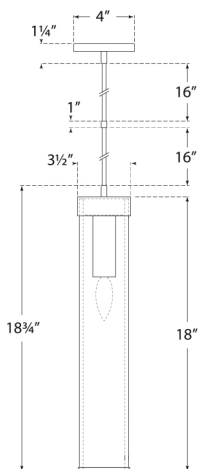

LIAISON LONG PENDANT

KW5118-BZCRG

MATERIALS SHOWN

Bronze and Crackle Glass

AVAILABLE IN

Antique Burnished Brass

Bronze

Polished Nickel

DIMENSIONS

O/A Height: 53"

Fixture Height: 18.75"

Min. Custom Height: 23"

Width: 4"

Canopy: 4" Round

SOCKET

E26 Keyless

WATTAGE

40 T