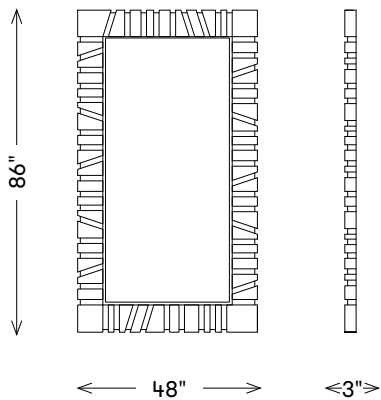

kelly wearstler

PACIFIC FLOOR MIRROR

EJV1512-04

MATERIALS SHOWN

Natural Oak

AVAILABLE IN

Natural and Ebonized Oak

DIMENSIONS

Width: 48"
Height: 86"
Depth: 3"

FINISHES