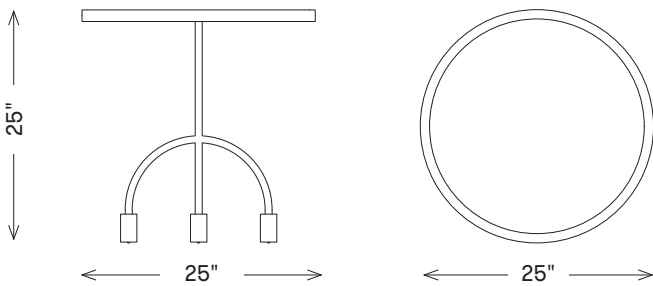

kelly wearstler

ONDA SIDE TABLE

FTA20050

MATERIALS SHOWN

Ceramic Top,
Blackened Brass

AVAILABLE IN

Blackened Brass

DIMENSIONS

Diameter: 25"
Height: 25"

FINISHES