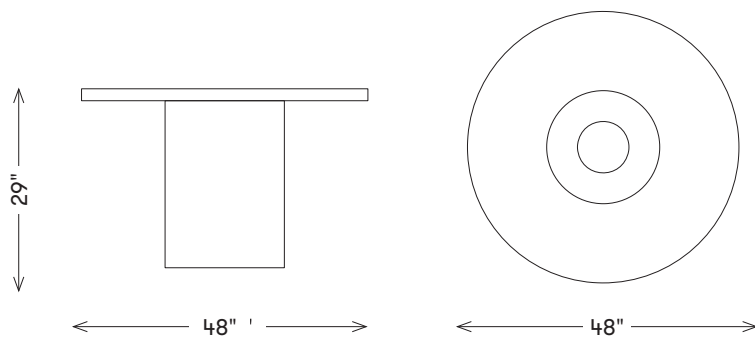

kelly wearstler

DUME PEDESTAL TABLE

FTA19038

MATERIALS SHOWN

Travertine

AVAILABLE IN

Travertine

DIMENSIONS

Height: 29"

Diameter: 48"

FINISHES