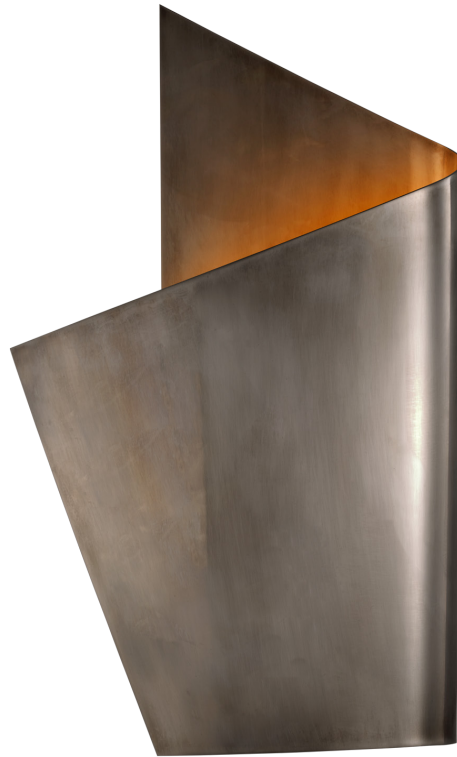

PIEL LEFT WRAPPED SCONCE

KW2632-PWT

MATERIALS SHOWN

PEWTER

AVAILABLE IN

ANTIQUE-BURNISHED BRASS

BRONZE

PEWTER

DIMENSIONS

HEIGHT: 19"

WIDTH: 11.75"

EXTENSION: 4"

BACKPLATE: 4.5" X 9" RECTANGLE

SOCKET

DEDICATED L.E.D.

WATTAGE

10W (800LM)