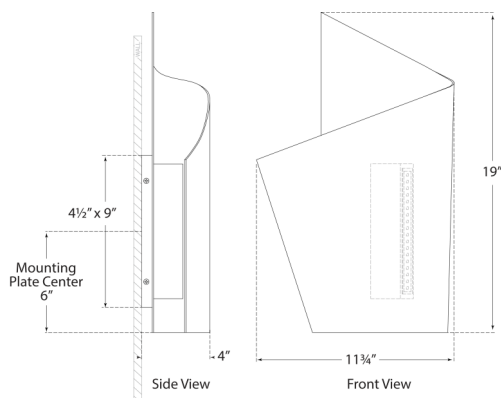

PIEL LEFT WRAPPED SCONCE

KW2632-AB

MATERIALS SHOWN

ANTIQUE-BURNISHED BRASS

AVAILABLE IN

ANTIQUE-BURNISHED BRASS

BRONZE

PEWTER

DIMENSIONS

HEIGHT: 19"

WIDTH: 11.75"

EXTENSION: 4"

BACKPLATE: 4.5" X 9" RECTANGLE

SOCKET

DEDICATED L.E.D.

WATTAGE

10W (800LM)