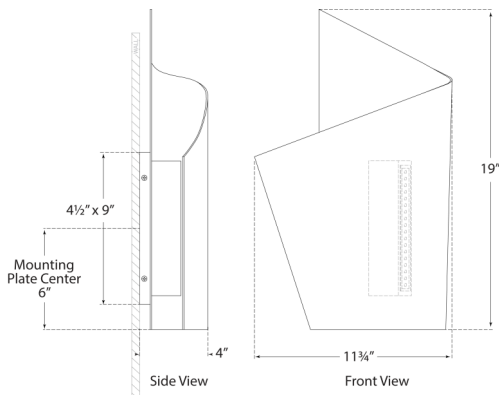

DIMENSIONS

HEIGHT: 19"

WIDTH: 11.75"

EXTENSION: 4"

BACKPLATE: 4.5" X 9" RECTANGLE

SOCKET

DEDICATED L.E.D.

WATTAGE

PEWTER

DIMENSIONS

HEIGHT: 19"

WIDTH: 11.75"

EXTENSION: 4"

BACKPLATE: 4.5" X 9" RECTANGLE

SOCKET

DEDICATED L.E.D.

WATTAGE

10W (800LM)

PIEL LEFT WRAPPED SCONCE

KW2632-PWT

MATERIALS SHOWN

PEWTER

AVAILABLE IN

ANTIQUE-BURNISHED BRASS

BRONZE

PEWTER

DIMENSIONS

HEIGHT: 19"

WIDTH: 11.75"

EXTENSION: 4"

BACKPLATE: 4.5" X 9" RECTANGLE

SOCKET