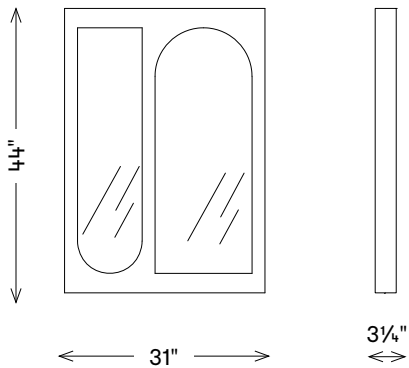

kelly wearstler

ROXBURY WALL MIRROR

EJV1539-04

MATERIALS SHOWN

Ebonized Ash

AVAILABLE IN

White Wash Ash, Cerused Wenge, Dark Teal Ash, Ebonized Ash, Grey Ash, Natural Wenge, Oxblood Ash

DIMENSIONS

Width: 31"
Height: 44"
Depth: 3/4"

FINISHES