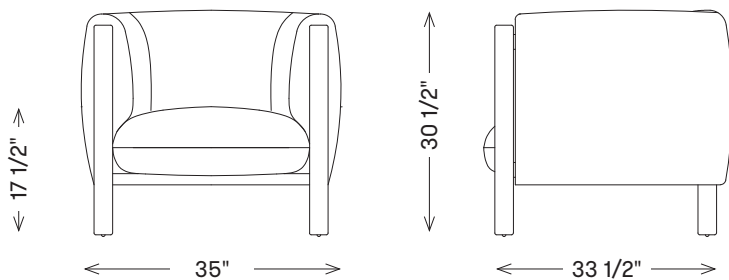

HESBY CLUB CHAIR

FCL20015

MATERIALS SHOWN

Natural White Oak,
In Jumper Oatmeal

AVAILABLE IN

Natural White Oak
Ebonized Oak

DIMENSIONS

Width: 35"
Depth: 33 1/2"
Height: 30 1/2"
Seat Height: 17 1/2"

FINISHES