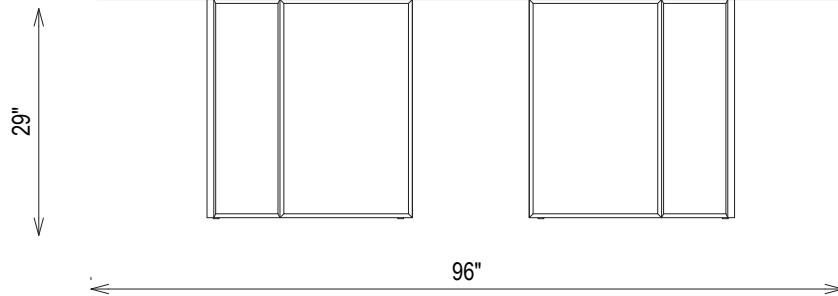

## DIMENSIONS

72"w x 42"d x 29"h  
84"w x 42"d x 29"h  
96"w x 48"d x 29"h  
108"w x 48"d x 29"h

### DIMENSIONS

Width: 72"  
Depth: 42"  
Height: 29"

kelly wearstler

### DIMENSIONS

Width: 84"  
Depth: 42"  
Height: 29"

kelly wearstler

### DIMENSIONS

Width: 108"  
Depth: 48"  
Height: 29"