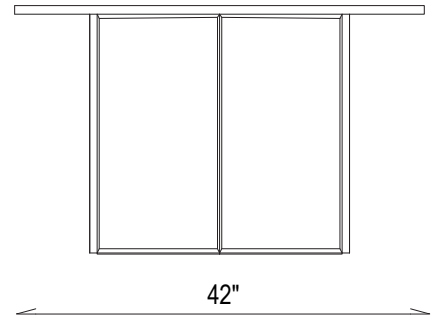

## DIMENSIONS

72"w x 42"d x 29"h  
84"w x 42"d x 29"h  
96"w x 48"d x 29"h  
108"w x 48"d x 29"h

### DIMENSIONS

Width: 72"  
Depth: 42"  
Height: 29"

kelly wearstler

### DIMENSIONS

- Width: 96"
- Depth: 48"
- Height: 29"

kelly wearstler

### DIMENSIONS

Width: 108"  
Depth: 48"  
Height: 29"