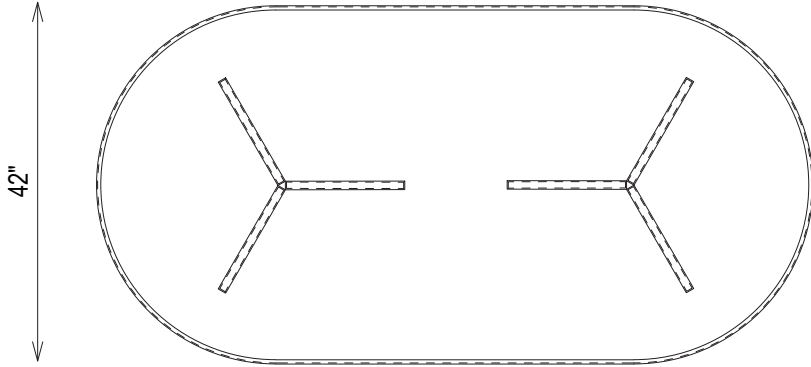

## DIMENSIONS

72"w x 42"d x 29"h  
84"w x 42"d x 29"h  
96"w x 48"d x 29"h  
108"w x 48"d x 29"h

### DIMENSIONS

Width: 72"  
Depth: 42"  
Height: 29"

kelly wearstler

### DIMENSIONS

- Width: 96"
- Depth: 48"
- Height: 29"

kelly wearstler

### DIMENSIONS

Width: 108"  
Depth: 48"  
Height: 29"