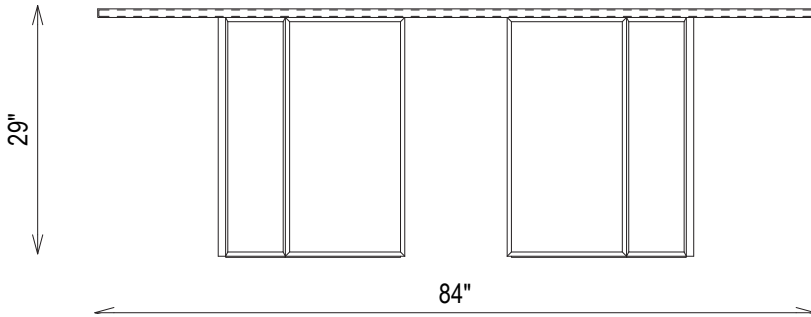

## DIMENSIONS

72"w x 42"d x 29"h  
84"w x 42"d x 29"h  
96"w x 48"d x 29"h  
108"w x 48"d x 29"h

### DIMENSIONS

Width: 72"  
Depth: 42"  
Height: 29"

kelly wearstler

### DIMENSIONS

Width: 84"  
Depth: 42"  
Height: 29"

kelly wearstler

### DIMENSIONS

Width: 108"  
Depth: 48"  
Height: 29"