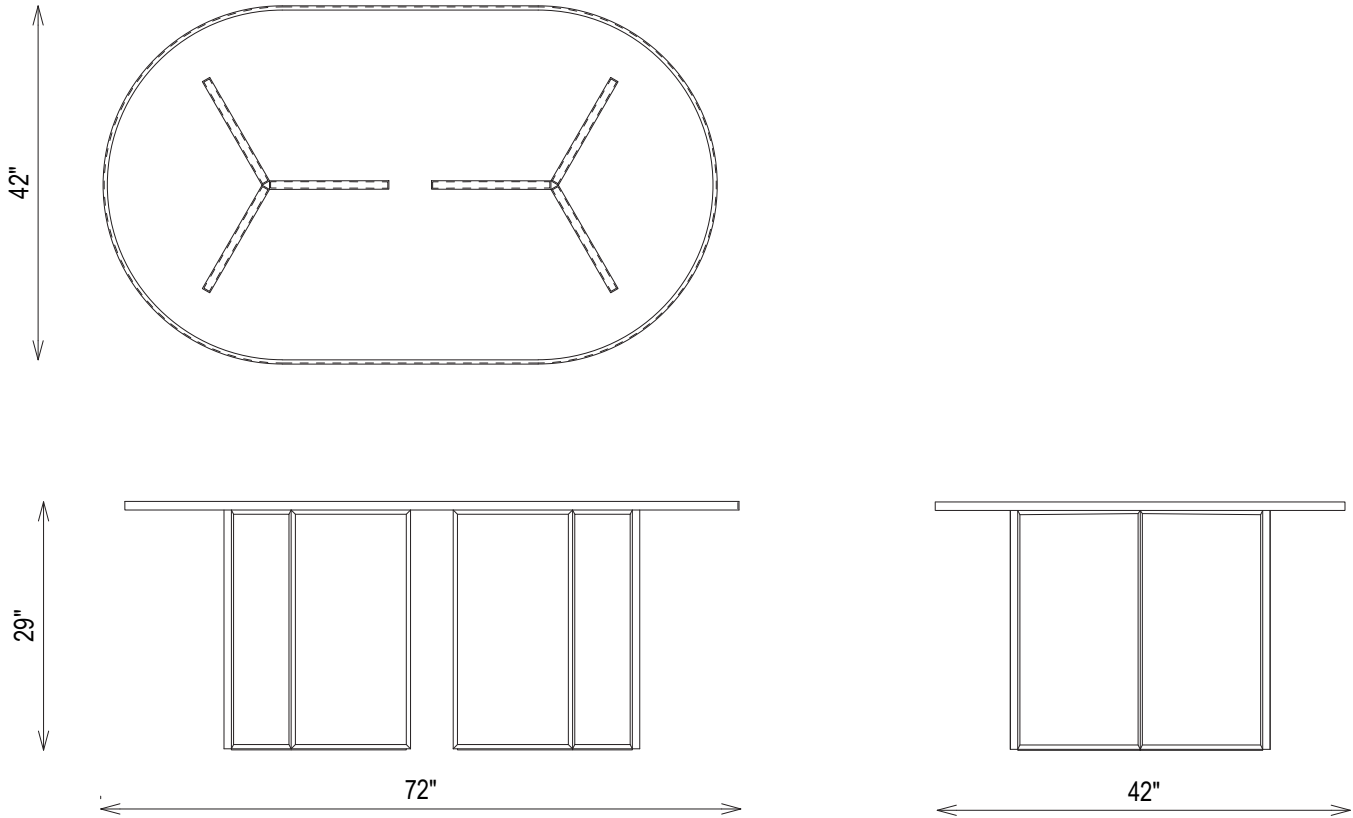

kelly wearstler

FRACTURED RACETRACK TABLE - 72"

FTA17007

AVAILABLE IN

Clear Cracked Glass
Chocolate Cracked Glass
Smoked Cracked Glass

DIMENSIONS

Width: 72"
Depth: 42"
Height: 29"