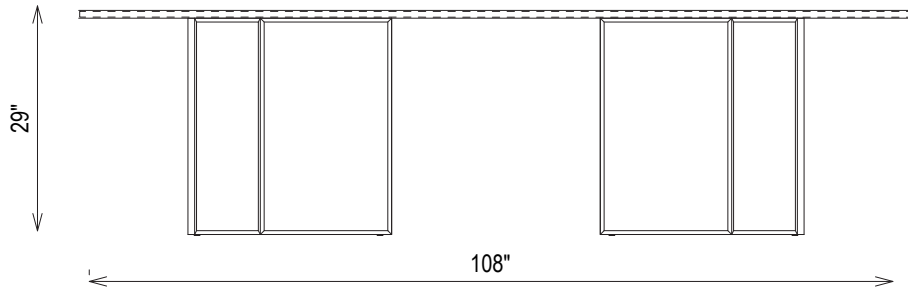

## DIMENSIONS

72"w x 42"d x 29"h  
84"w x 42"d x 29"h  
96"w x 48"d x 29"h  
108"w x 48"d x 29"h

### DIMENSIONS

Width: 84"  
Depth: 42"  
Height: 29"

kelly wearstler

### DIMENSIONS

- Width: 96"
- Depth: 48"
- Height: 29"

kelly wearstler

### DIMENSIONS

Width: 108"  
Depth: 48"  
Height: 29"