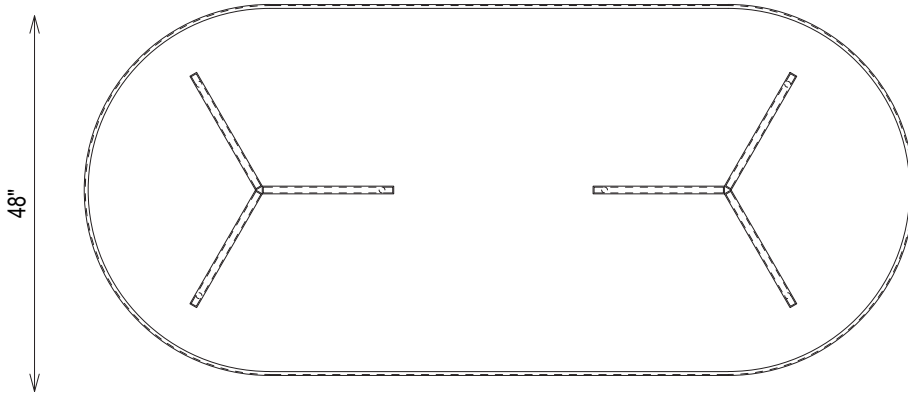

## DIMENSIONS

72"w x 42"d x 29"h  
84"w x 42"d x 29"h  
96"w x 48"d x 29"h  
108"w x 48"d x 29"h

### DIMENSIONS

Width: 84"  
Depth: 42"  
Height: 29"

kelly wearstler

### DIMENSIONS

- Width: 96"
- Depth: 48"
- Height: 29"

kelly wearstler

### DIMENSIONS

Width: 108"  
Depth: 48"  
Height: 29"