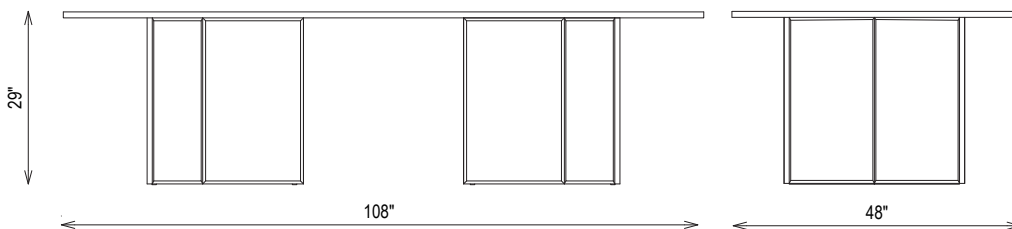

MATERIALS SHOWN

Smoked Fractured Glass
Burnished Brass

AVAILABLE IN

Clear Cracked Glass
Chocolate Cracked Glass
Smoked Cracked Glass

DIMENSIONS

72"w x 42"d x 29"h
84"w x 42"d x 29"h
96"w x 48"d x 29"h
108"w x 48"d x 29"h

FINISHES