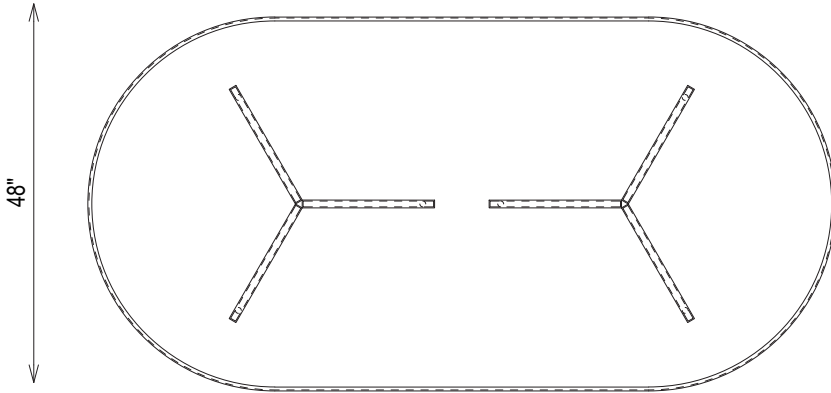

## DIMENSIONS

72"w x 42"d x 29"h  
84"w x 42"d x 29"h  
96"w x 48"d x 29"h  
108"w x 48"d x 29"h

### DIMENSIONS

Width: 72"  
Depth: 42"  
Height: 29"

kelly wearstler

### DIMENSIONS

Width: 84"  
Depth: 42"  
Height: 29"

kelly wearstler

### DIMENSIONS

Width: 108"  
Depth: 48"  
Height: 29"