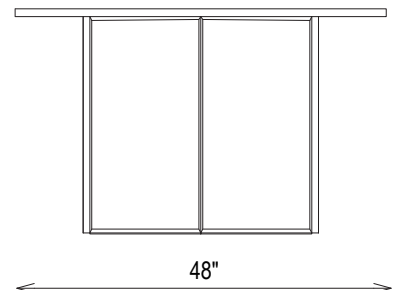

## DIMENSIONS

72"w x 42"d x 29"h  
84"w x 42"d x 29"h  
96"w x 48"d x 29"h  
108"w x 48"d x 29"h

### DIMENSIONS

Width: 84"  
Depth: 42"  
Height: 29"

kelly wearstler

### DIMENSIONS

- Width: 96"
- Depth: 48"
- Height: 29"

kelly wearstler

### DIMENSIONS

Width: 108"  
Depth: 48"  
Height: 29"