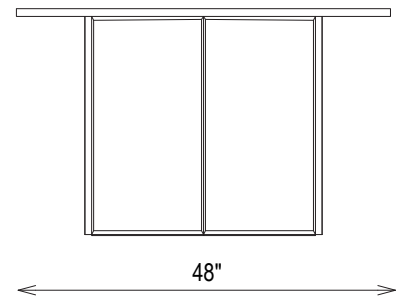

## DIMENSIONS

72"w x 42"d x 29"h  
84"w x 42"d x 29"h  
96"w x 48"d x 29"h  
108"w x 48"d x 29"h

### DIMENSIONS

Width: 72"  
Depth: 42"  
Height: 29"

kelly wearstler

### DIMENSIONS

Width: 84"  
Depth: 42"  
Height: 29"

kelly wearstler

### DIMENSIONS

Width: 108"  
Depth: 48"  
Height: 29"