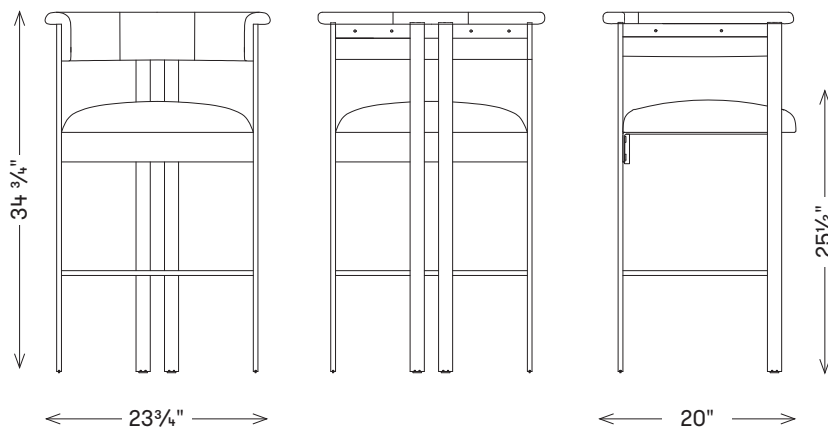

## ELLIOTT COUNTER STOOL

FBA14005

### DIMENSIONS

Width:  $23 \frac{3}{4}$ "  
Depth: 20"  
Height:  $34 \frac{3}{4}$ "  
Seat Height:  $25 \frac{1}{2}$ "  
Weight 60lbs