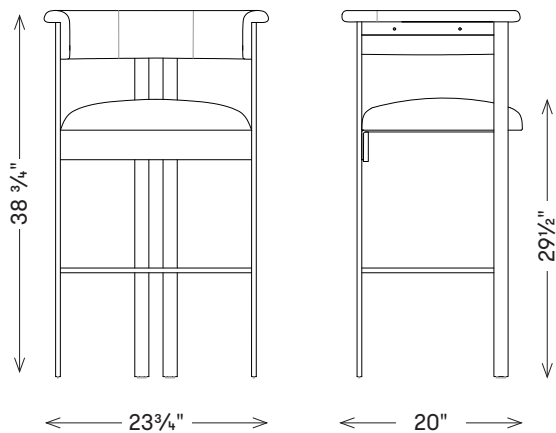

## ELLIOTT BAR STOOL

FBA14001

### DIMENSIONS

Width: 23 3/4"  
Depth: 20"  
Height: 38 3/4"  
Seat Height: 29 1/2"  
Weight 60lbs