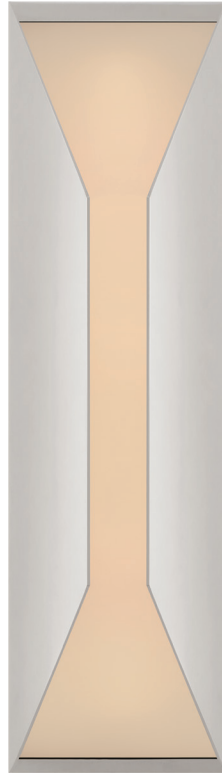

kelly wearstler

STRETTO MEDIUM SCONCE

KW2721-ABFG

MATERIALS SHOWN

ANTIQUE-BURNISHED BRASS
WITH FROSTED GLASS

AVAILABLE IN

ANTIQUE-BURNISHED BRASS
BRONZE
POLISHED NICKEL

DIMENSIONS

HEIGHT: 16"
WIDTH: 4.5"
EXTENSION: 4"
BACKPLATE: 4.75" x 16" RECTANGLE

SOCKET

DEDICATED LED

WATTAGE

12W (1000LM)

kelly wearstler

STRETTO MEDIUM SCONCE

KW2721-BZFG

WIDTH: 4.5"

EXTENSION: 4"

BACKPLATE: 4.75" x 16" RECTANGLE

SOCKET

DEDICATED LED

WATTAGE

12W (1000LM)

kelly wearstler

STRETTO MEDIUM SCONCE

KW2721-PNFG

MATERIALS SHOWN

POLISHED NICKEL WITH
FROSTED GLASS

AVAILABLE IN

ANTIQUE-BURNISHED BRASS
BRONZE
POLISHED NICKEL

DIMENSIONS

HEIGHT: 16"
WIDTH: 4.5"
EXTENSION: 4"
BACKPLATE: 4.75" x 16" RECTANGLE