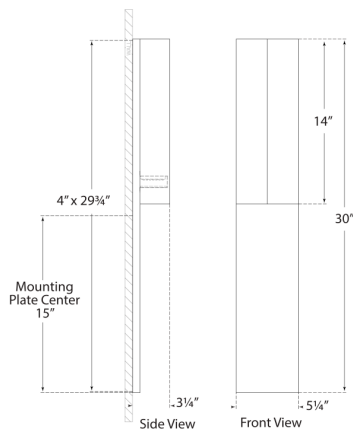

REGA 30IN FOLDED SCONCE

KW2783-PN

MATERIALS SHOWN

POLISHED NICKEL

AVAILABLE IN

ANTIQUE BURNISHED BRASS

BRONZE

POLISHED NICKEL

DIMENSIONS

HEIGHT: 30"

WIDTH: 5.25"

EXTENSION: 3.25"

BACKPLATE: 4" X 29.75"
RECTANGLE

SOCKET

DEDICATED L.E.D.

WATTAGE

12W (1000 LM)