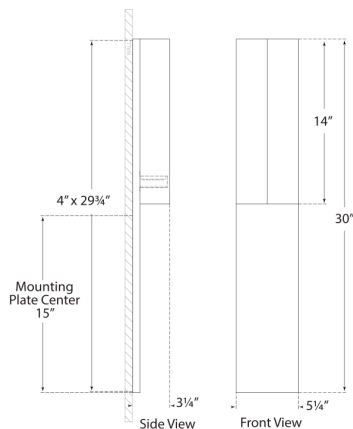

REGA 30IN FOLDED SCONCE

KW2783-AB

MATERIALS SHOWN

ANTIQUÉ BURNISHED BRASS

AVAILABLE IN

ANTIQUÉ BURNISHED BRASS

BRONZE

POLISHED NICKEL

DIMENSIONS

HEIGHT: 30"

WIDTH: 5.25"

EXTENSION: 3.25"

BACKPLATE: 4" X 29.75"
RECTANGLE

SOCKET

DEDICATED L.E.D.

WATTAGE

12W (1000 LM)