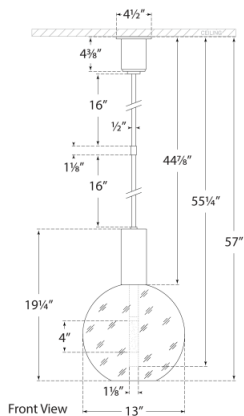

Antique Nickel

Dimensions

O/A Height: 57"

Min. Custom Height: 31"

Width: 13"

Canopy: 4.5" Round

Socket

Dedicated LED

Wattage

12w (1000lm)

Weight

10lbs

Notes

Custom Height Available

Nye Globe Pendant

KW5131PN

O/A Height: 57"

Min. Custom Height: 31"

Width: 13"

Canopy: 4.5" Round

Socket

Dedicated LED

Wattage

12w (1000lm)

Available in

**Antique-Burnished Brass
Bronze**

Polished Nickel

Antique Nickel

Dimensions

O/A Height: 57"

Min. Custom Height: 31"

Width: 13"