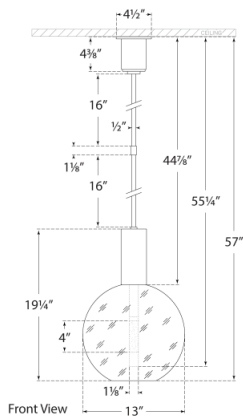

Antique Nickel

Dimensions

O/A Height: 57"

Min. Custom Height: 31"

Width: 13"

Canopy: 4.5" Round

Socket

Dedicated LED

O/A Height: 57"

Min. Custom Height: 31"

Width: 13"

Canopy: 4.5" Round

Socket

Dedicated LED

Wattage

12w (1000lm)

Weight

10lbs

Notes

Custom Height Available

Nye Globe Pendant

KW5131AN

Materials Shown

Antique Nickel with Clear Glass

Available in

**Antique-Burnished Brass
Bronze**

Polished Nickel

Antique Nickel

Dimensions

O/A Height: 57"

Min. Custom Height: 31"

Width: 13"