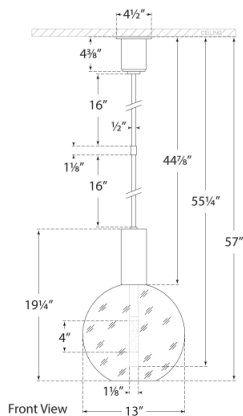

Nye Globe Pendant

KW5131BZ

Materials Shown

Bronze with Clear Glass

Available in

Antique-Burnished Brass

Bronze

Polished Nickel

Antique Nickel

Dimensions

O/A Height: 57"

Min. Custom Height: 31"

Width: 13"

Canopy: 4.5" Round

Socket

Dedicated LED

Wattage

12w (1000lm)

Weight

10lbs

Notes

Custom Height Available