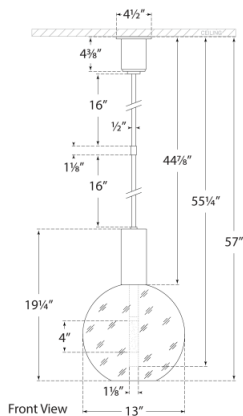

Nye Globe Pendant

KW5131AB

Materials Shown

**Antique-Burnished Brass with
Clear Glass**

Available in

**Antique-Burnished Brass
Bronze
Polished Nickel
Antique Nickel**

Dimensions

O/A Height: 57"
Min. Custom Height: 31"
Width: 13"
Canopy: 4.5" Round

Antique Nickel

Dimensions

O/A Height: 57"

Min. Custom Height: 31"

Width: 13"

Canopy: 4.5" Round

Socket

Dedicated LED

O/A Height: 57"

Min. Custom Height: 31"

Width: 13"

Canopy: 4.5" Round

Socket

Dedicated LED

Wattage

12w (1000lm)

Available in

**Antique-Burnished Brass
Bronze**

Polished Nickel

Antique Nickel

Dimensions

O/A Height: 57"

Min. Custom Height: 31"

Width: 13"