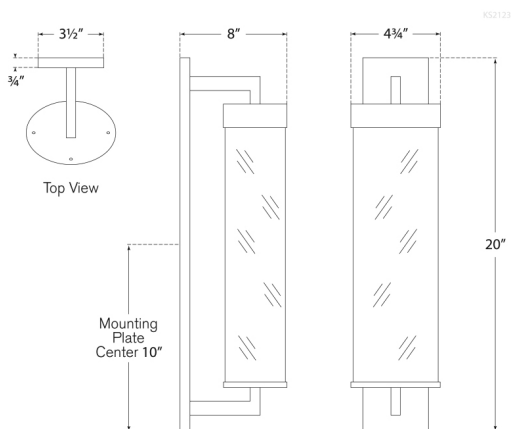

LIAISON LARGE OUTDOOR WALL SCONCE

KW 2123BZ-CRG

MATERIALS SHOWN

Bronze with Crackle Glass

AVAILABLE IN

Antique Burnished Brass
Bronze

DIMENSIONS

Height: 20"
Width: 4.75"
Extension: 8"
Backplate: 3.5" x 20"

SOCKET

E12 Candelabra

WATTAGE

60 C