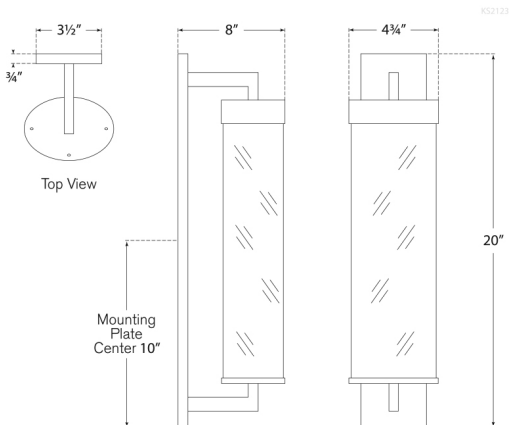

LIAISON LARGE OUTDOOR WALL SCONCE

KW 2123AB-CRG

MATERIALS SHOWN

Antique Burnished Brass
with Crackle Glass

AVAILABLE IN

Antique Burnished Brass
Bronze

DIMENSIONS

Height: 20"
Width: 4.75"
Extension: 8"
Backplate: 3.5" x 20"

Bronze with Crackle Glass

AVAILABLE IN

Antique Burnished Brass
Bronze

DIMENSIONS

Height: 20"
Width: 4.75"
Extension: 8"
Backplate: 3.5" x 20"

SOCKET

E12 Candelabra

WATTAGE