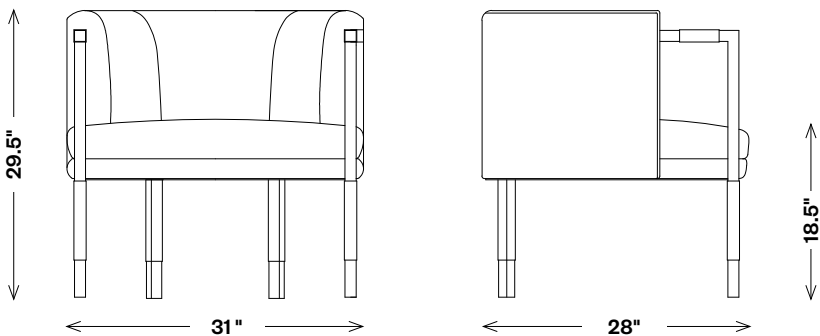

Larchmont Chair

EJV1542-30

Materials Shown

Burnished Brass
Matte Blackened Steel
In Beige Shearling

Dimensions

Width: 31"
Depth: 28"
Height: 29.5"

Finishes

Please contact
concierge@kellywearstler.com for
inquiries regarding custom materials and
finishes