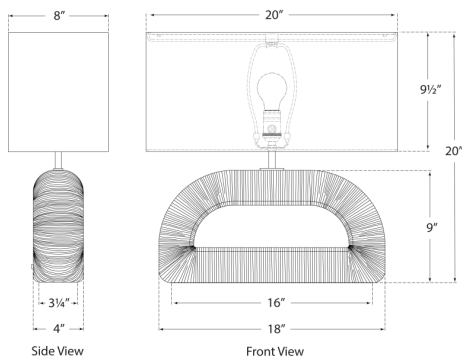

UTOPIA COMBED CONSOLE LAMP

KW3070-AIL

MATERIALS SHOWN

AGED IRON WITH LINEN SHADE

AVAILABLE IN

AGED IRON
GILD

DIMENSIONS

HEIGHT: 20"
WIDTH: 20"
BASE: 3.25" X 16" RECTANGLE
SHADE DETAILS: 8/20" X 8/20" X
9.5" OVAL

SOCKET

E26 KEYLESS W/ LINE SWITCH

WATTAGE

15 L.E.D. A