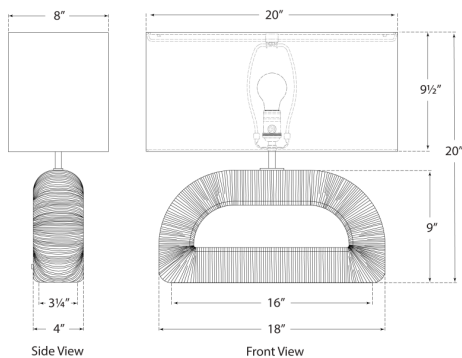

kelly wearstler

UTOPIA COMBED CONSOLE LAMP

KW3070-GL

MATERIALS SHOWN

GILD WITH LINEN SHADE

AVAILABLE IN

AGED IRON
GILD

DIMENSIONS

HEIGHT: 20"

WIDTH: 20"

BASE: 3.25" X 16" RECTANGLE

SHADE DETAILS: 8/20" X 8/20" X
9.5" OVAL

SOCKET

E26 KEYLESS W/ LINE SWITCH

WATTAGE

15 L.E.D. A