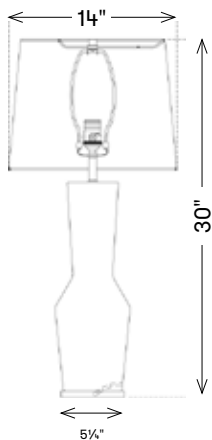

kelly wearstler

ALTA TABLE LAMP

KW3024 PWI-L

MATERIALS SHOWN

Porous White & Ivory
with Linen Shade

AVAILABLE IN

Porous White & Ivory
Sand & Wide Black Stripe

DIMENSIONS

Width: 5"
Height: 30"
Base: 5/4" Round
Shade: 12" x 14" x 11"

SOCKET

Dimmer

WATTAGE

100 A

kelly wearstler

ALTA TABLE LAMP

KW3024 SBK-L

MATERIALS SHOWN

Sand & Wide Black Stripe
with Linen Shade

AVAILABLE IN

Porous White & Ivory
Sand & Wide Black Stripe

DIMENSIONS

Width: 5"
Height: 30"
Base: 5/4" Round
Shade: 12" x 14" x 11"

SOCKET

Dimmer