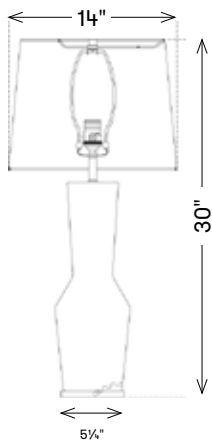

Width: 5"
Height: 30"
Base: 5/4" Round
Shade: 12" x 14" x 11"

SOCKET

Dimmer

WATTAGE

100 A

kelly wearstler

ALTA TABLE LAMP

KW3024 SBK-L

MATERIALS SHOWN

Sand & Wide Black Stripe
with Linen Shade

AVAILABLE IN

Porous White & Ivory
Sand & Wide Black Stripe

DIMENSIONS

Width: 5"
Height: 30"
Base: 5/4" Round
Shade: 12" x 14" x 11"

SOCKET

Dimmer