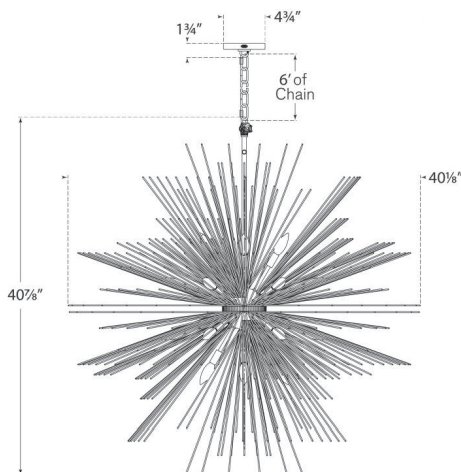

STRADA LARGE ROUND PENDANT

KW 5072G

MATERIALS SHOWN

Gild

AVAILABLE IN

Aged Iron
Gild
Polished Nickel
Burnished Silver Leaf

DIMENSIONS

Height: 40.75"
Width: 40.25"
Canopy: 4.75" Round

SOCKET

20 - E12 Candelabra

WATTAGE

20 - 40 C