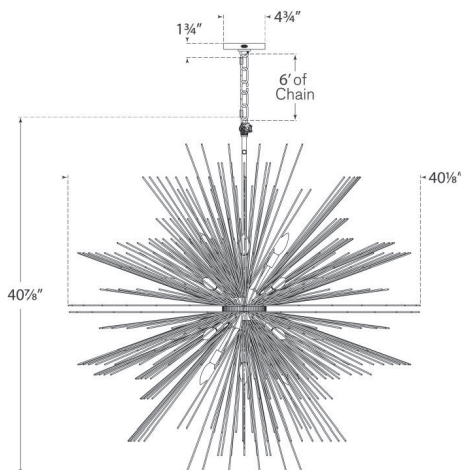

STRADA LARGE ROUND PENDANT

KW 5072AI

MATERIALS SHOWN

Aged Iron

AVAILABLE IN

Aged Iron
Gild
Polished Nickel
Burnished Silver Leaf

DIMENSIONS

Height: 40.75"
Width: 40.25"
Canopy: 4.75" Round

SOCKET

20 - E12 Candelabra

WATTAGE

20 - 40 C