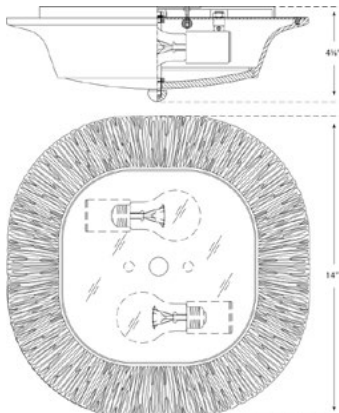

### DIMENSIONS

WIDTH: 14"  
HEIGHT: 4.25"  
BACKPLATE: 11" DECORATIVE

### SOCKET

2 - KEYLESS

### WATTAGE

2 - 60 A

# UTOPIA ROUND SCONCE

KW 4050

**MATERIALS SHOWN**

AGED IRON WITH  
FRACTURED GLASS

**AVAILABLE IN**

GILD  
AGED IRON

**DIMENSIONS**

WIDTH: 14"  
HEIGHT: 4.25"  
BACKPLATE: 11" DECORATIVE