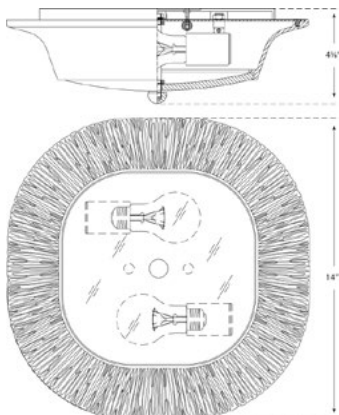

UTOPIA ROUND SCONCE

KW 4050

MATERIALS SHOWN

GILD WITH
FRACTURED GLASS

AVAILABLE IN

GILD
AGED IRON

DIMENSIONS

WIDTH: 14"
HEIGHT: 4.25"
BACKPLATE: 11" DECORATIVE

SOCKET

2 - KEYLESS

WATTAGE

2 - 60 A