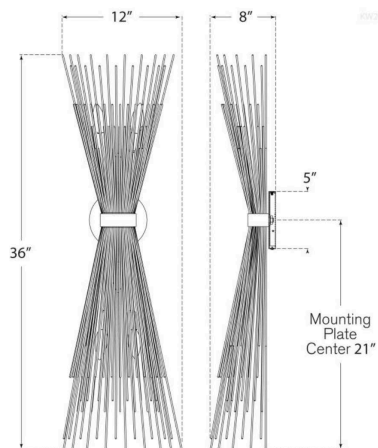

STRADA LARGE SCONCE

KW 2075-BSL

MATERIALS SHOWN

Burnished Silver Leaf

AVAILABLE IN

Polished Nickel
Burnished Silver Leaf
Gild
Aged Iron

DIMENSIONS

Height: 36"
Width: 12"
Extension: 8"
Backplate: 5" X 1/2" Round

SOCKET

6 - E12 Candelabra

WATTAGE

6 - 25C