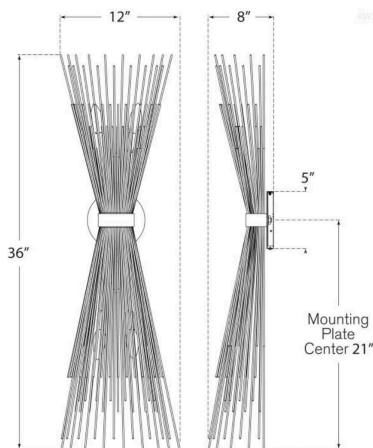

STRADA LARGE SCONCE

KW 2075-PN

MATERIALS SHOWN

Polished Nickel

AVAILABLE IN

Polished Nickel
Burnished Silver Leaf
Gild
Aged Iron

DIMENSIONS

Height: 36"
Width: 12"
Extension: 8"
Backplate: 5" X 1/2" Round

SOCKET

6 - E12 Candelabra

WATTAGE

6 - 25C