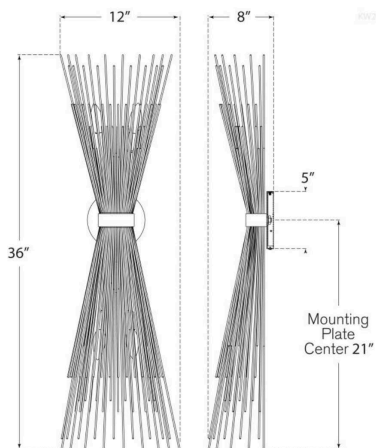

STRADA LARGE SCONCE

KW 2075-AI

MATERIALS SHOWN

Aged Iron

AVAILABLE IN

Polished Nickel
Burnished Silver Leaf
Gild
Aged Iron

DIMENSIONS

Height: 36"
Width: 12"
Extension: 8"
Backplate: 5" X 1/2" Round

SOCKET

6 - E12 Candelabra

WATTAGE

6 - 25C