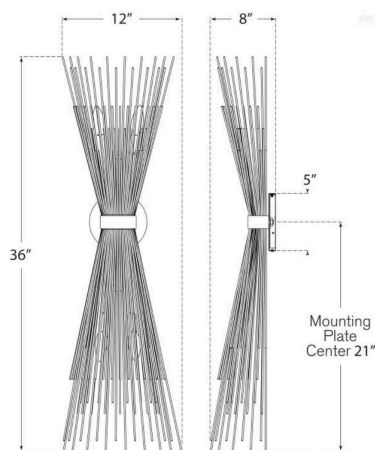

STRADA LARGE SCONCE

KW 2075-G

MATERIALS SHOWN

Gild

AVAILABLE IN

Polished Nickel
Burnished Silver Leaf
Gild
Aged Iron

DIMENSIONS

Height: 36"
Width: 12"
Extension: 8"
Backplate: 5" X 1/2" Round

SOCKET

6 - E12 Candelabra

WATTAGE

6 - 25C