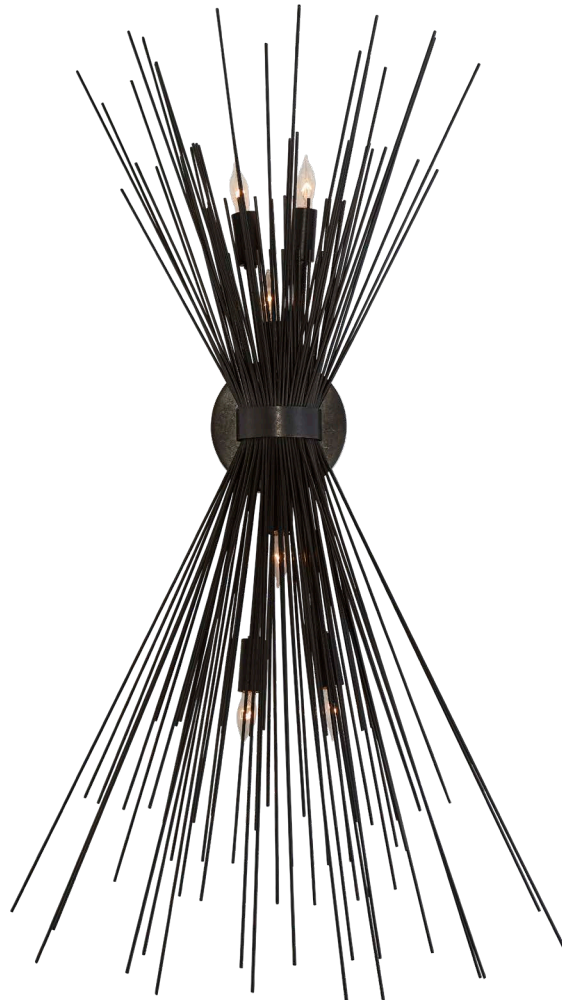

STRADA LARGE SCONCE

KW 2075-AI

MATERIALS SHOWN

Aged Iron

AVAILABLE IN

Polished Nickel
Burnished Silver Leaf
Gild
Aged Iron

DIMENSIONS

Height: 36"
Width: 12"
Extension: 8"
Backplate: 5" X 1/2" Round

SOCKET

6 - E12 Candelabra

WATTAGE

6 - 25C