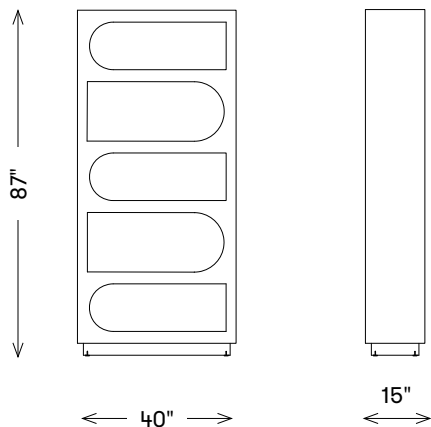

ROXBURY ETAGERE

EJV1545-49

MATERIALS SHOWN

Grey Ash

AVAILABLE IN

Cerused Wenge, Dark Teal Ash, Ebonized Ash, Grey Ash, Natural Wenge, Oxblood Ash, White Wash Ash

DIMENSIONS

Width: 40"
Height: 87"
Depth: 15"

FINISHES