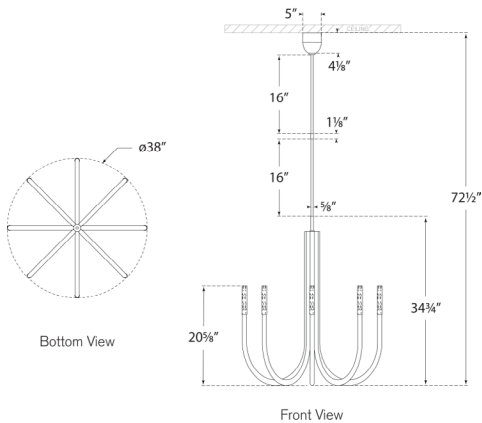

Rousseau Medium Chandelier

KW5581BZ-EC

Materials Shown

Bronze with Etched Crystal

Available in

Antique-Burnished Brass

Bronze

Polished Nickel

Dimensions

O/A Height: 72.5"

Min. Custom Height: 41.5"

Width: 38"

Canopy: 5" Round

Socket

Dedicated LED

Wattage

35w (2800lm)

Weight

39lbs

Note

Custom Height Available