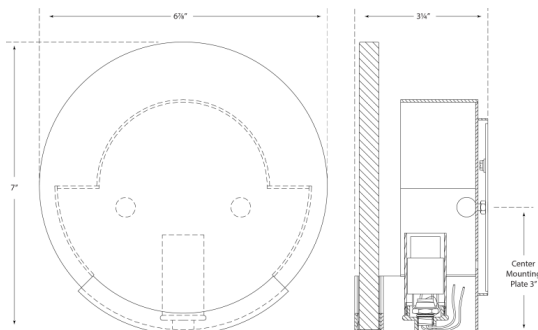

MELANGE SCONCE

KW 2010

MATERIALS SHOWN

Antique-Burnished Brass
with Alabaster

AVAILABLE IN

Antique-Burnished Brass
Bronze
Polished Nickel

DIMENSIONS

Width: 7"
Height: 7"
Extension: 3.25"
Backplate: 4" Round

SOCKET

Candelabra

WATTAGE

9 LED B