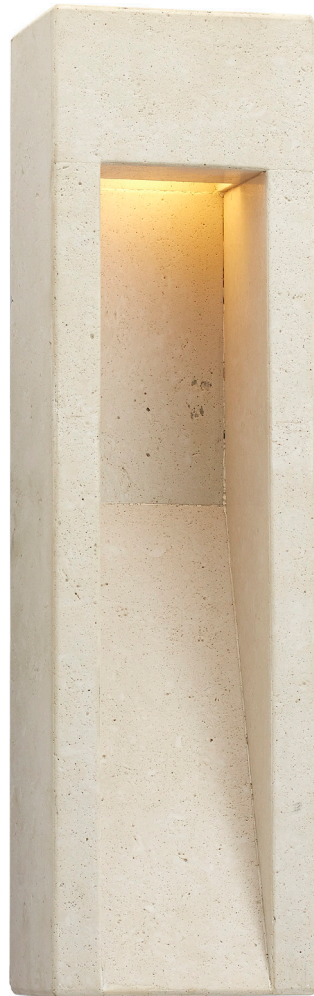

kelly wearstler

TRIBUTE TALL SCONCE

KW 2901-TVT

MATERIALS SHOWN

Travertine

DIMENSIONS

Height: 18"
Width: 5"
Extension: 4"
Backplate: 4" x 17" Rectangle

SOCKET

Dedicated LED

WATTAGE

12w (1000lm)